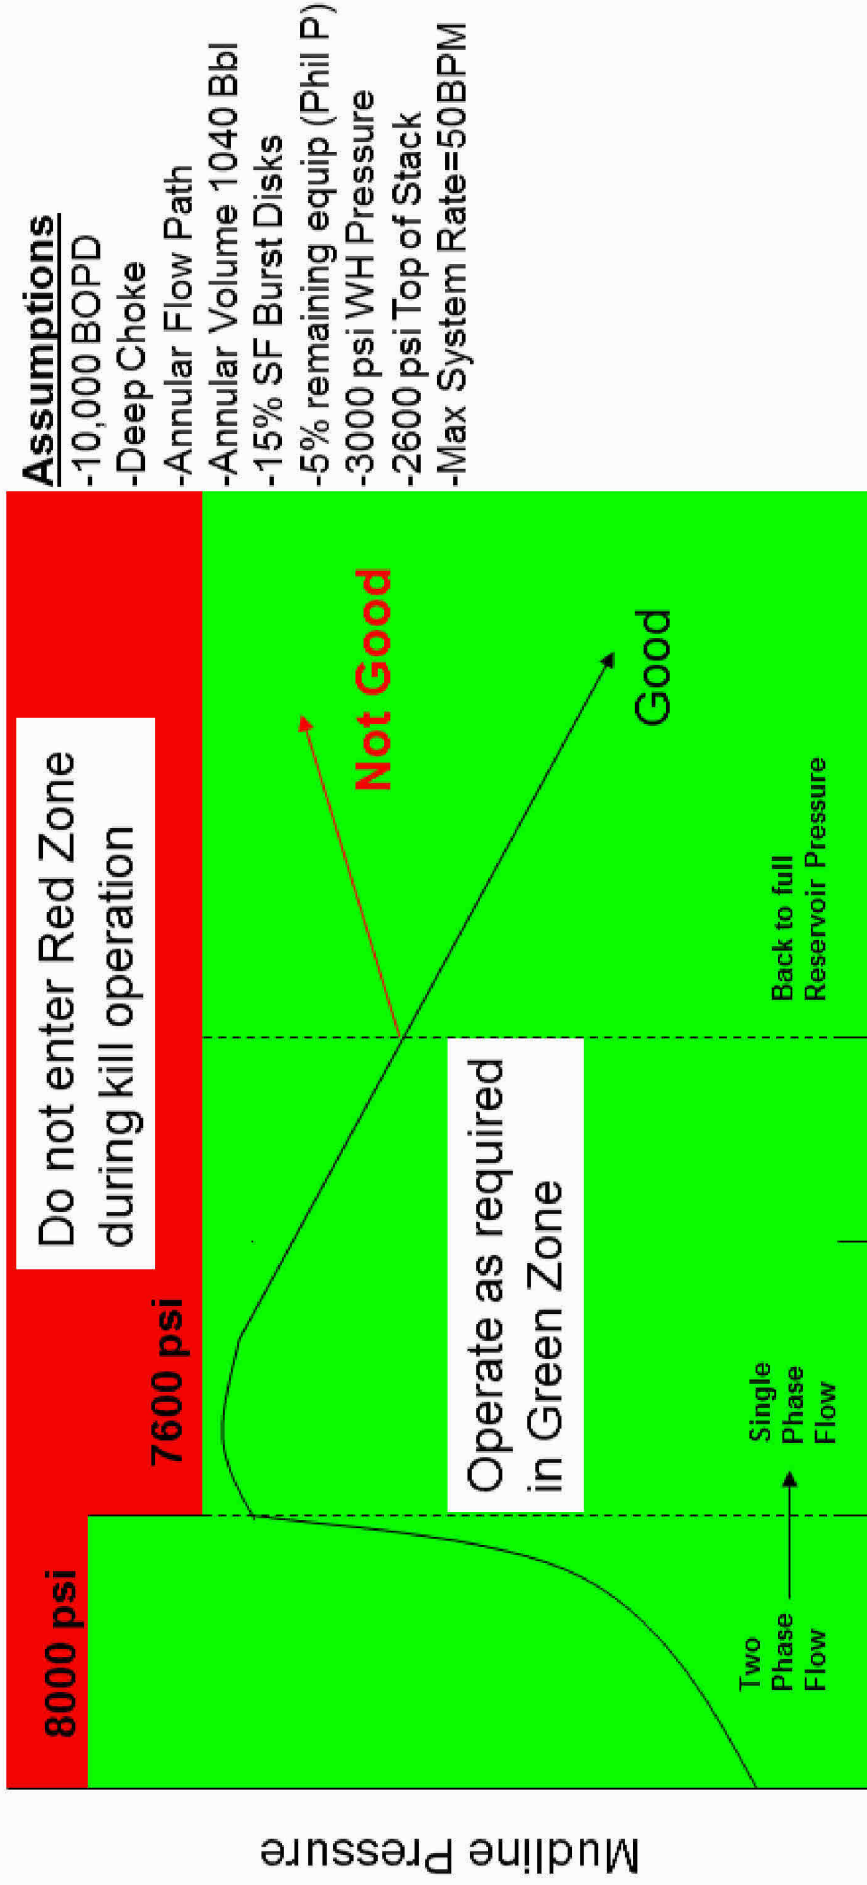

Top Kill Pump Schedule Boundaries

Assumptions

- -10,000 BOPD
- -Deep Choke
- -Annular Flow Path
- -Annular Volume 1040 Bbl
- -15% SF Burst Disks
- -5% remaining equip (Phil P)
- -3000 psi WH Pressure
- -2600 psi Top of Stack
- -Max System Rate=50BPM

End of Job

Disk 1	Disk 2	Disk 3	
Barrels Pumped 300	600	600	8300
Minutes (App) 6	15	20	210

5/21/10