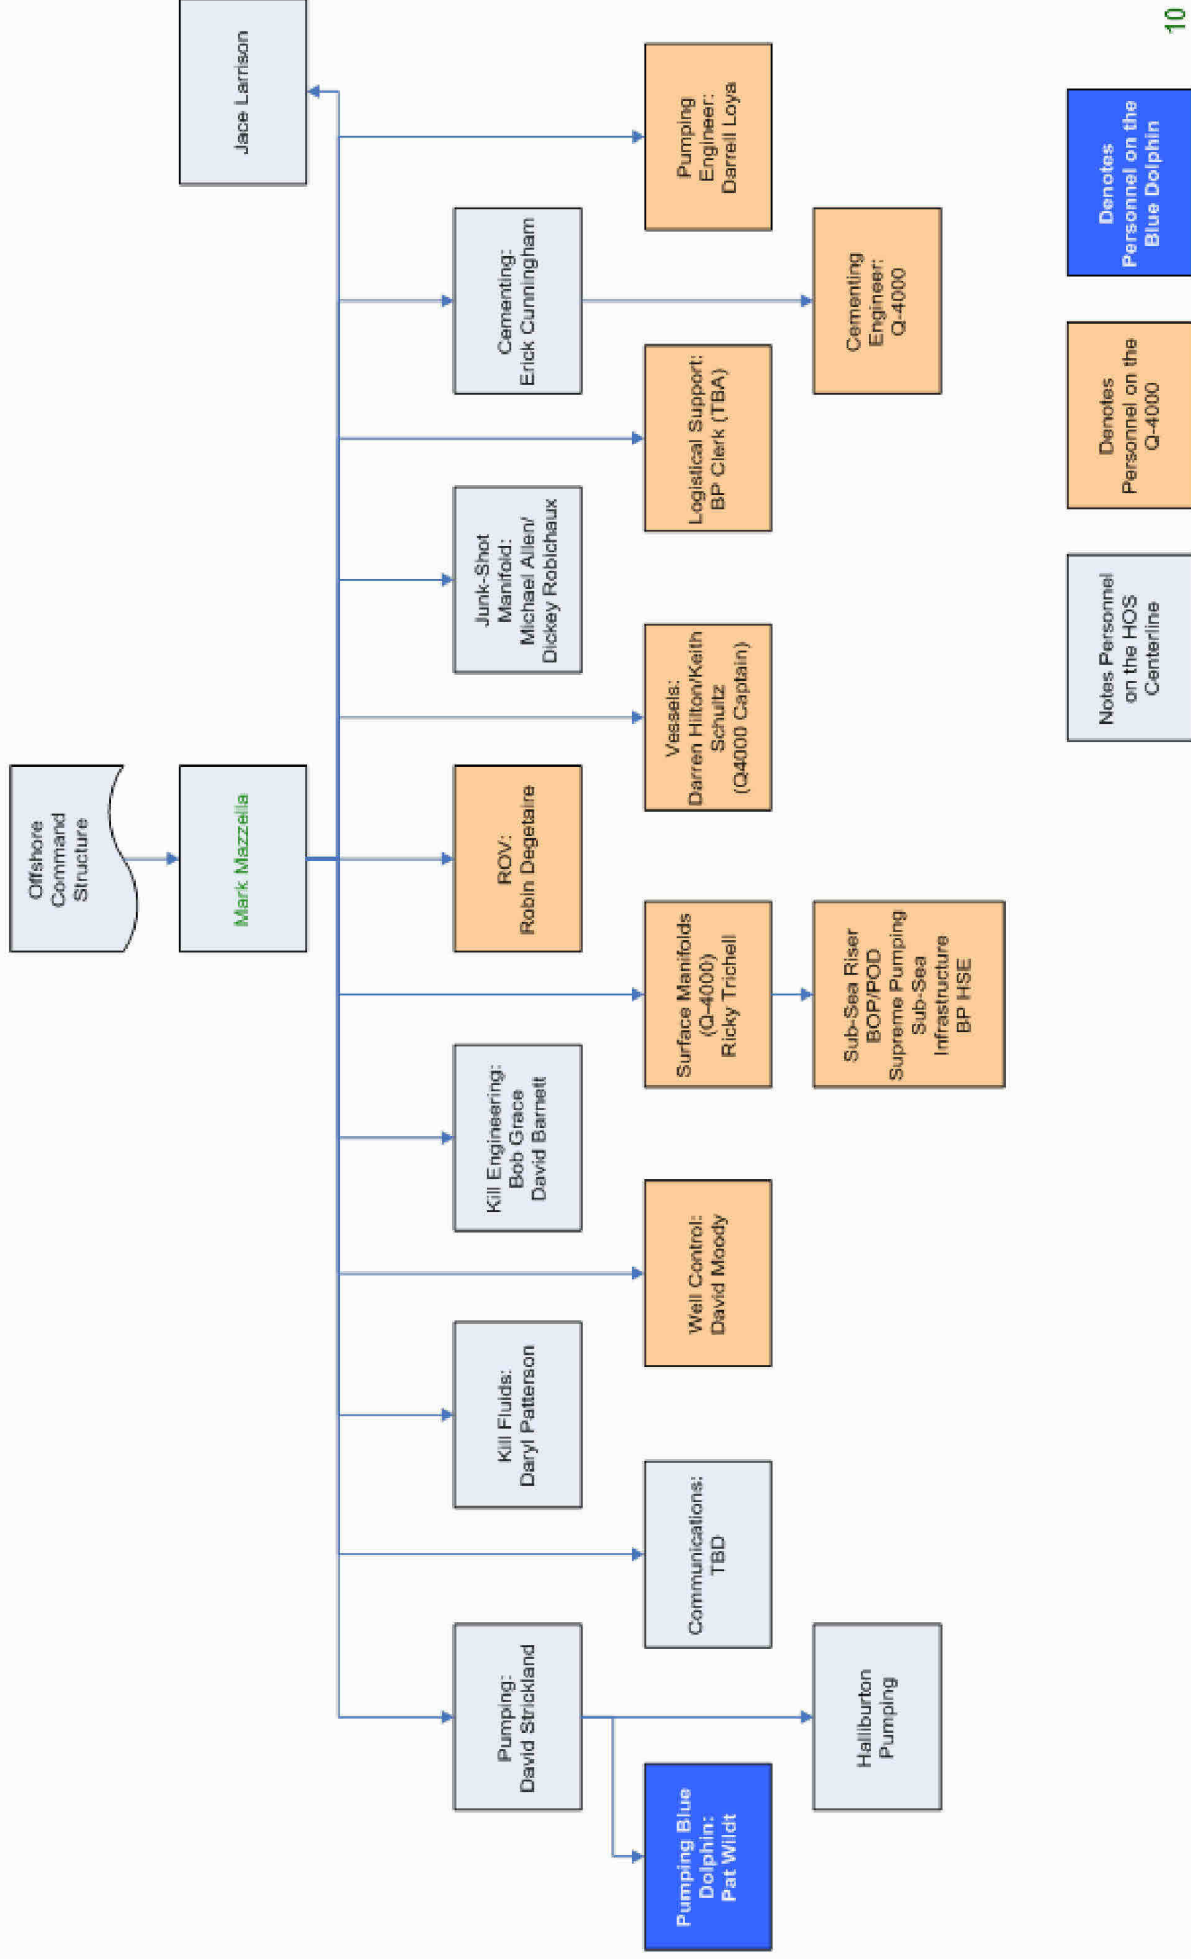

Offshore Organizational Chart

Notes Personnel on the HOS Centerline

Denotes Personnel on the Q-4000

Denotes Personnel on the Blue Dolphin