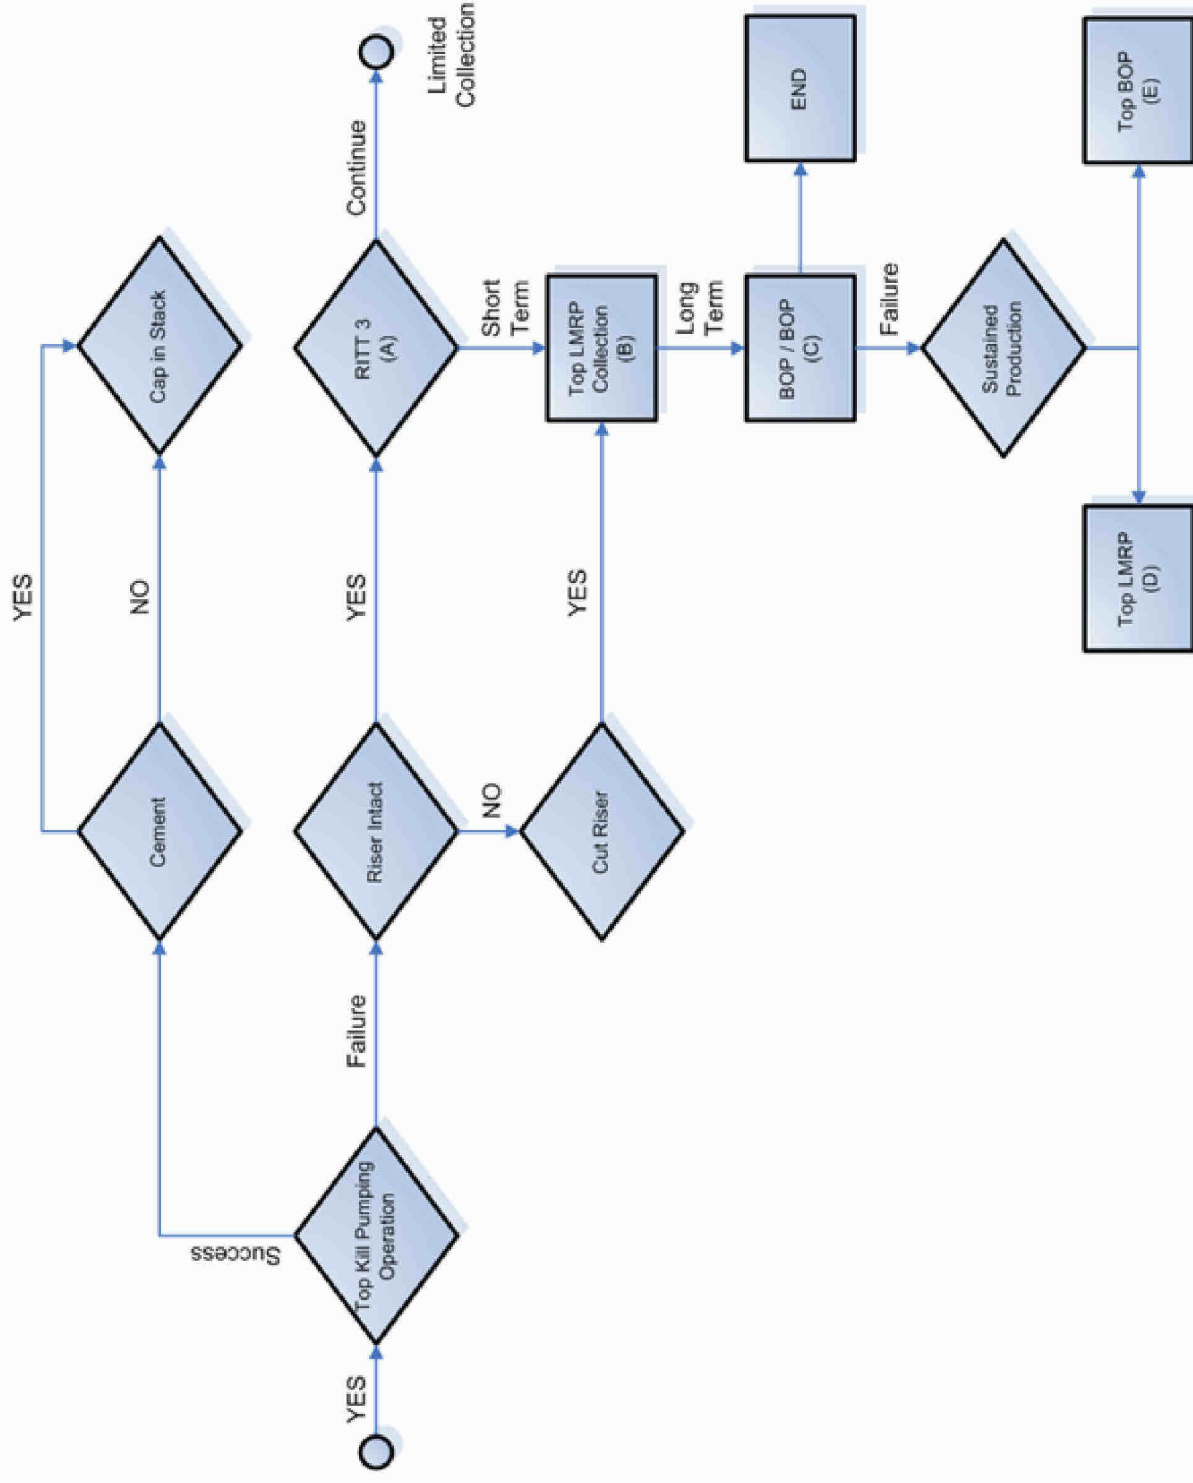

Decision Tree