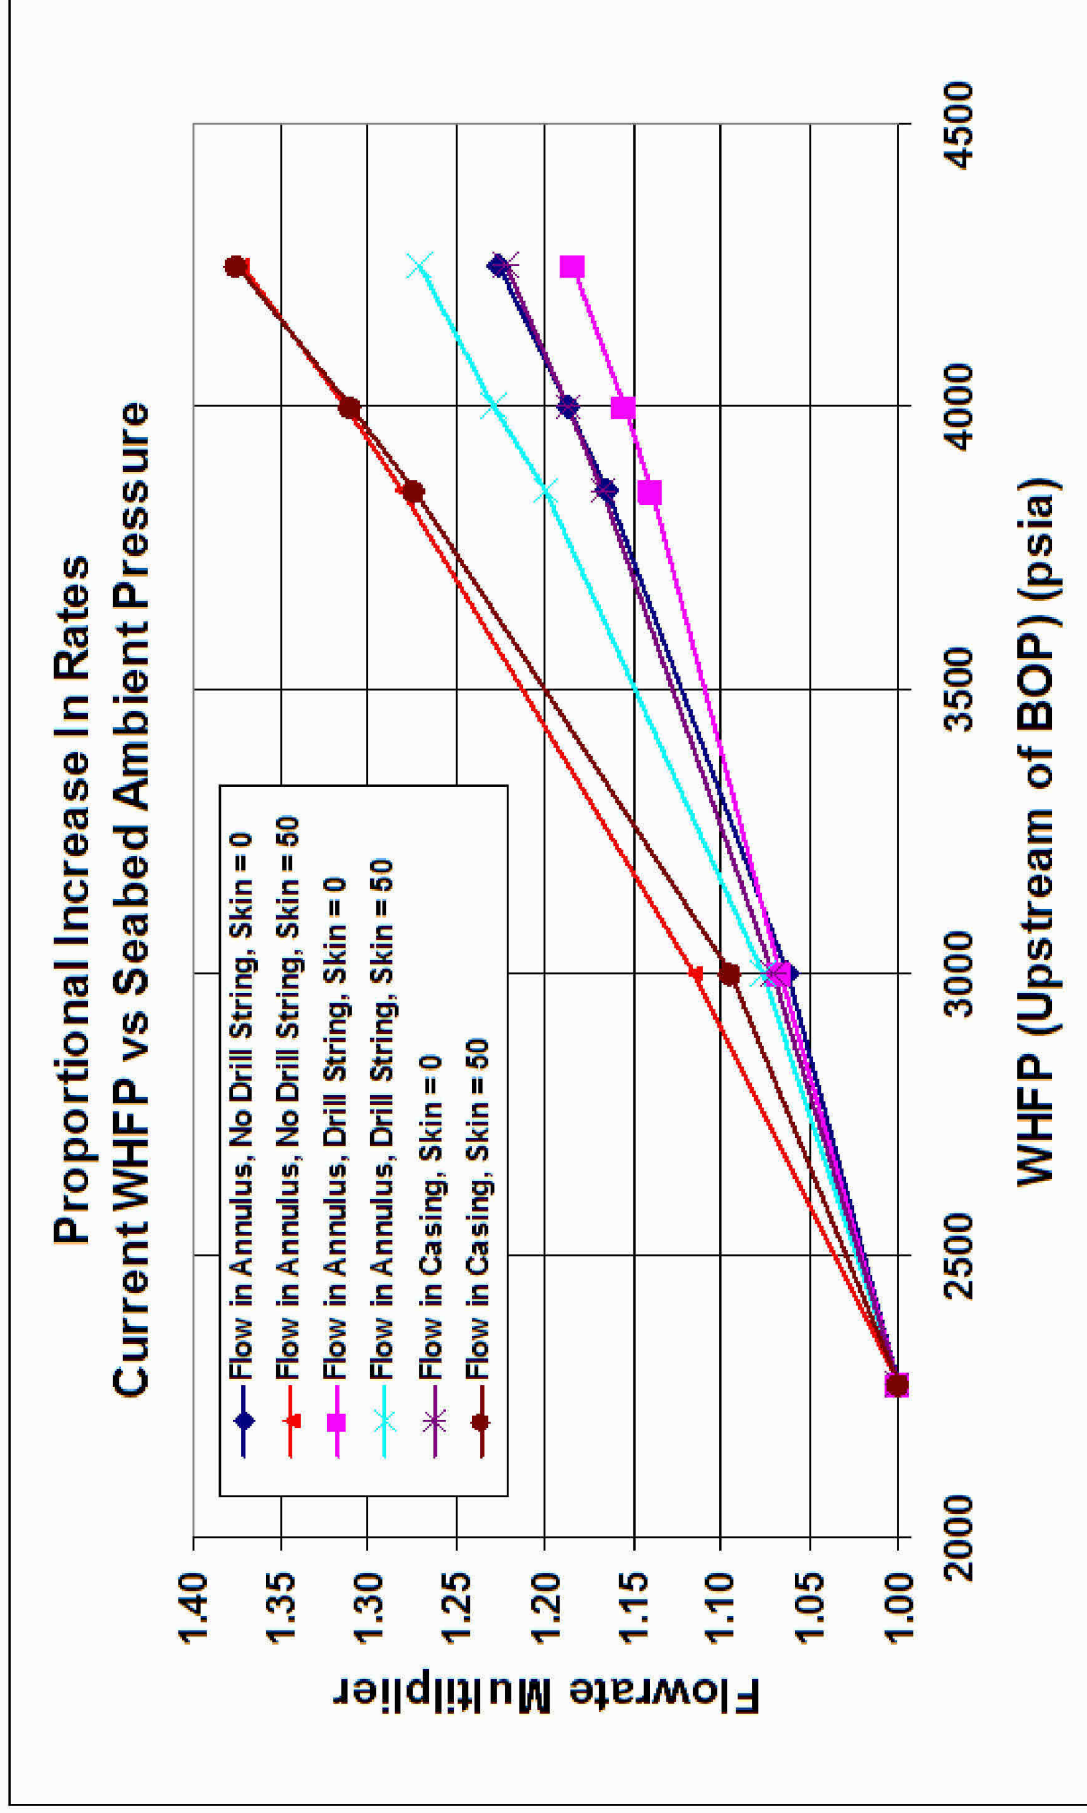

Potential Flowrate Multiplier