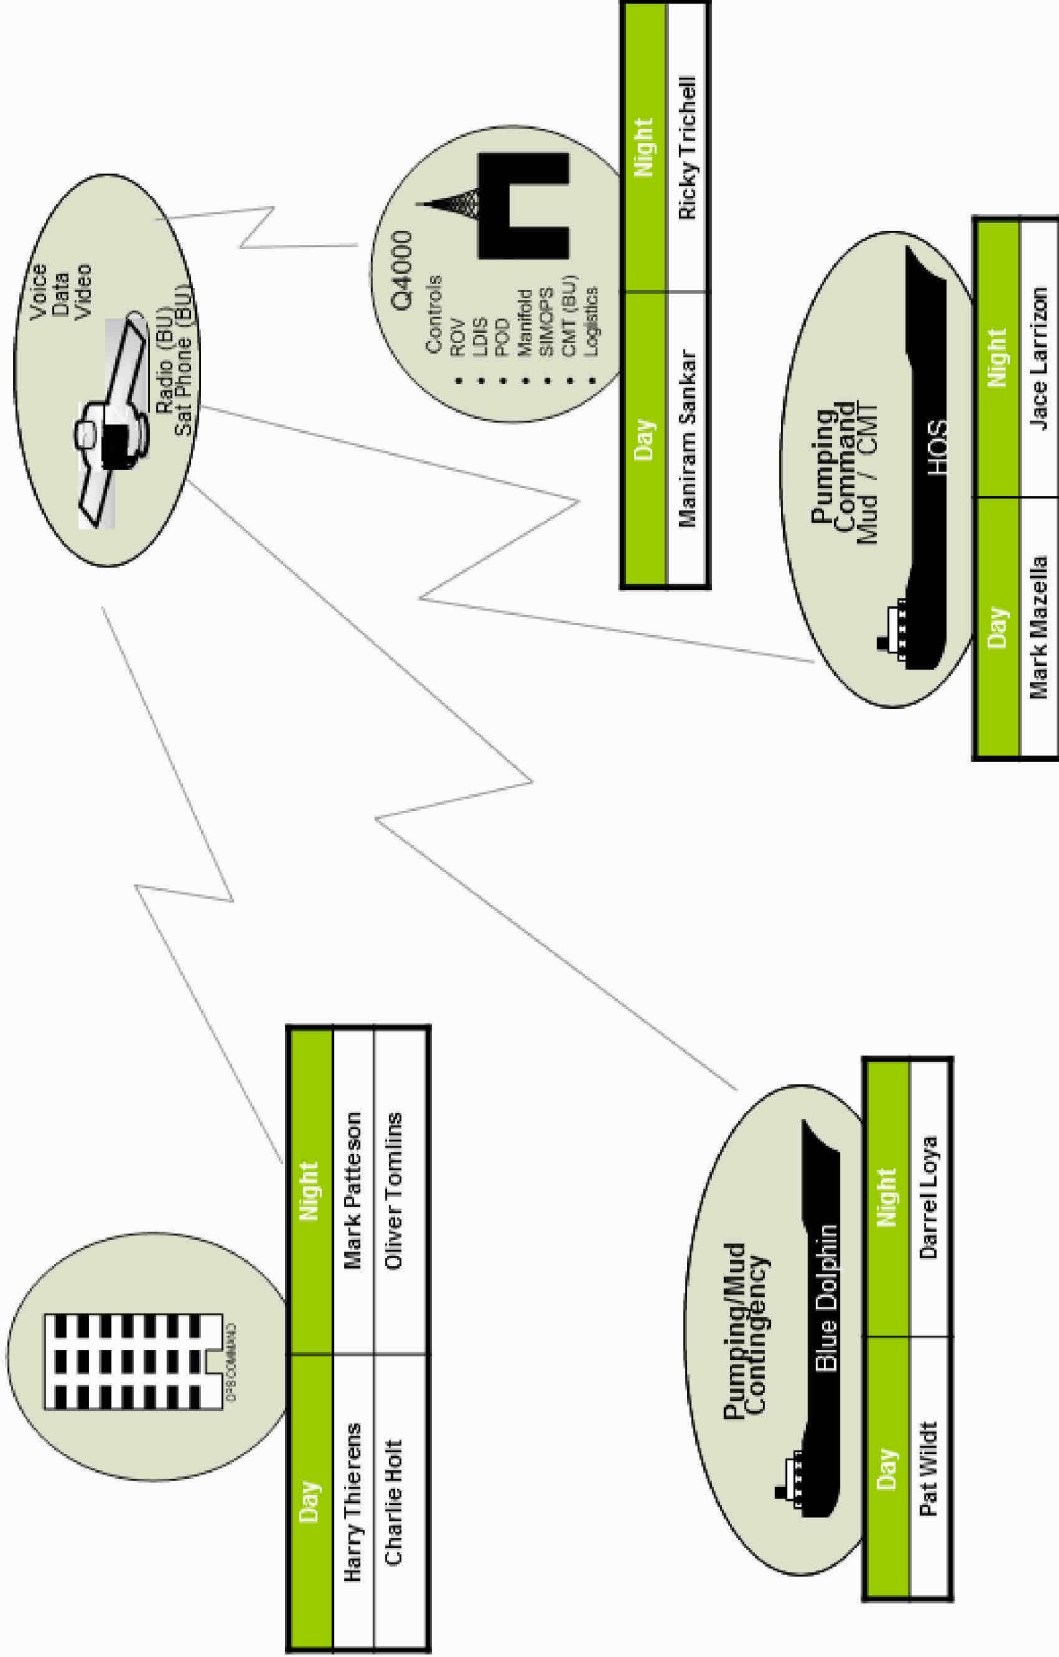

Communications & Command