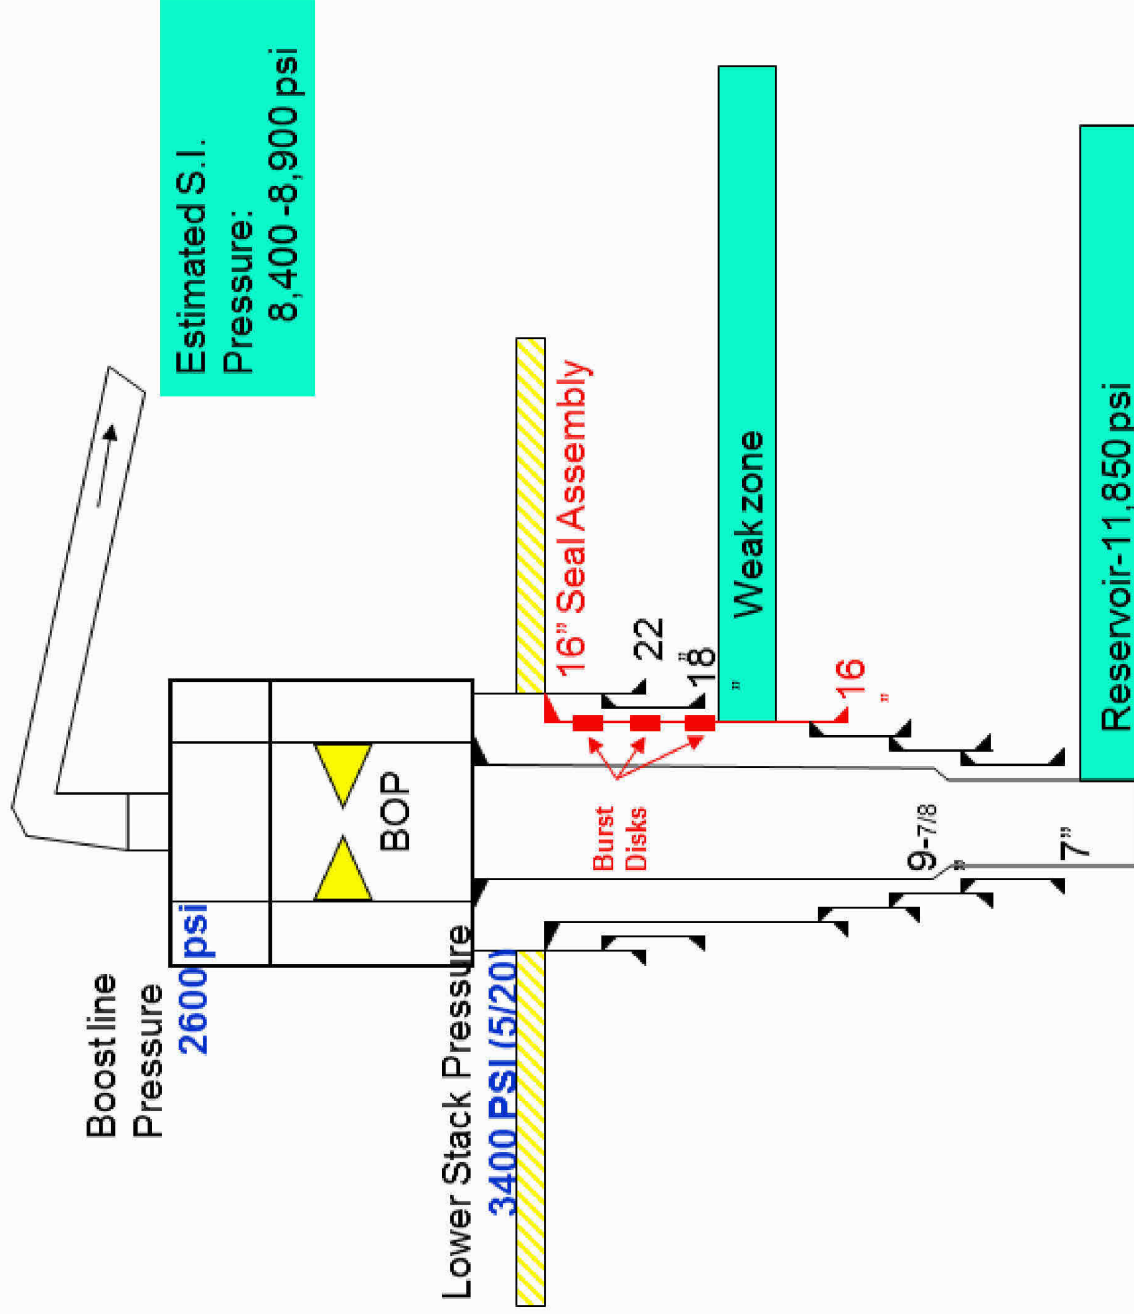

System Pressure Limitations