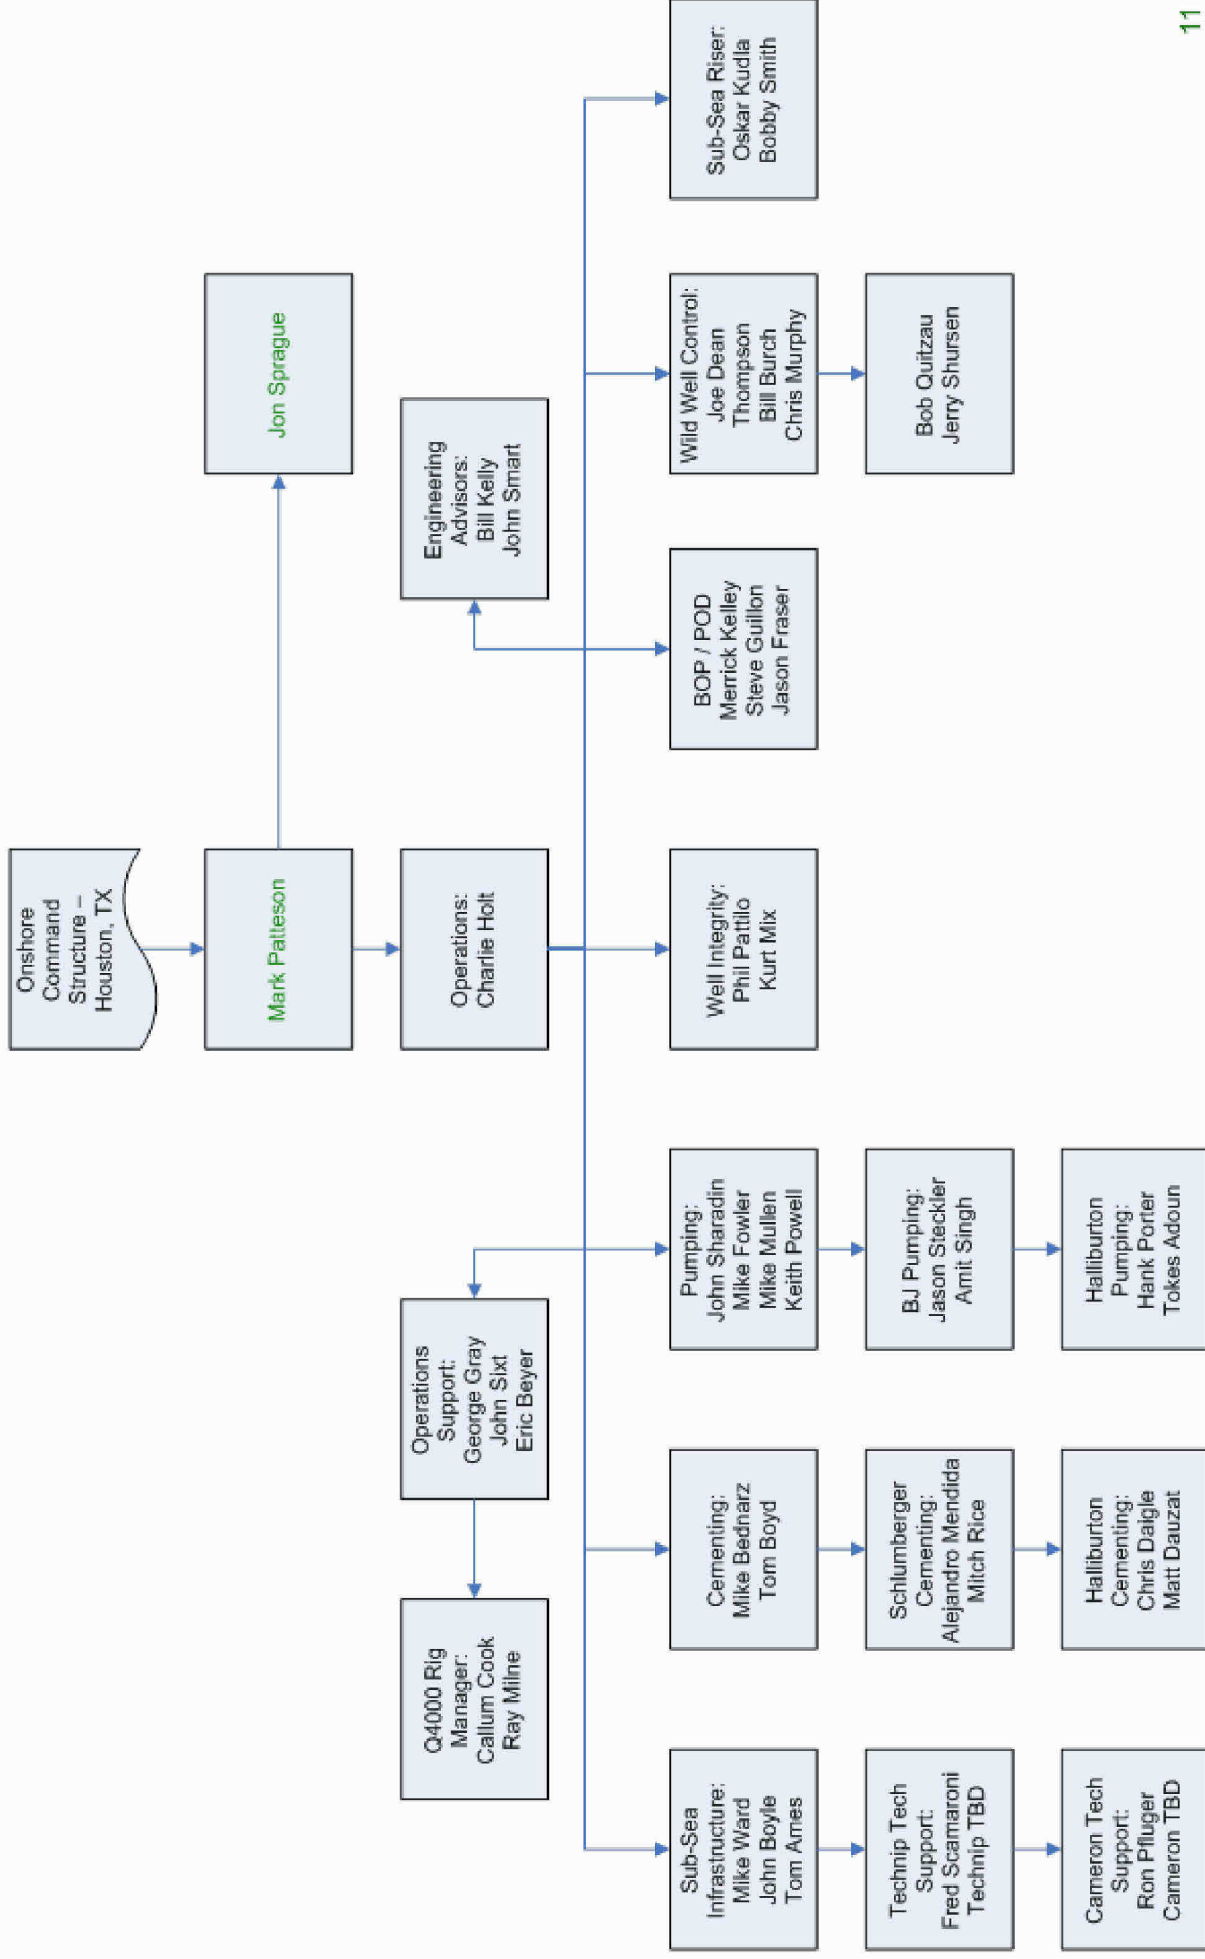

Offshore Organizational Chart

Notes Personnel on the HOS Centerline

Denotes Personnel on the Q-4000

Denotes Personnel on the Blue Dolphin

Onshore Organizational Chart

Key Decisions

- **Go/No Go**
- Can we kill the well?
- Is the well dead?
- Bridging & Sealing BOP
- **Cementing**
- **BOP on BOP**
- **Cut Riser**
- **Weather Impacts**
- **Changing to BU boat**
- **Riser kink failure**
- **Working the hours of darkness**