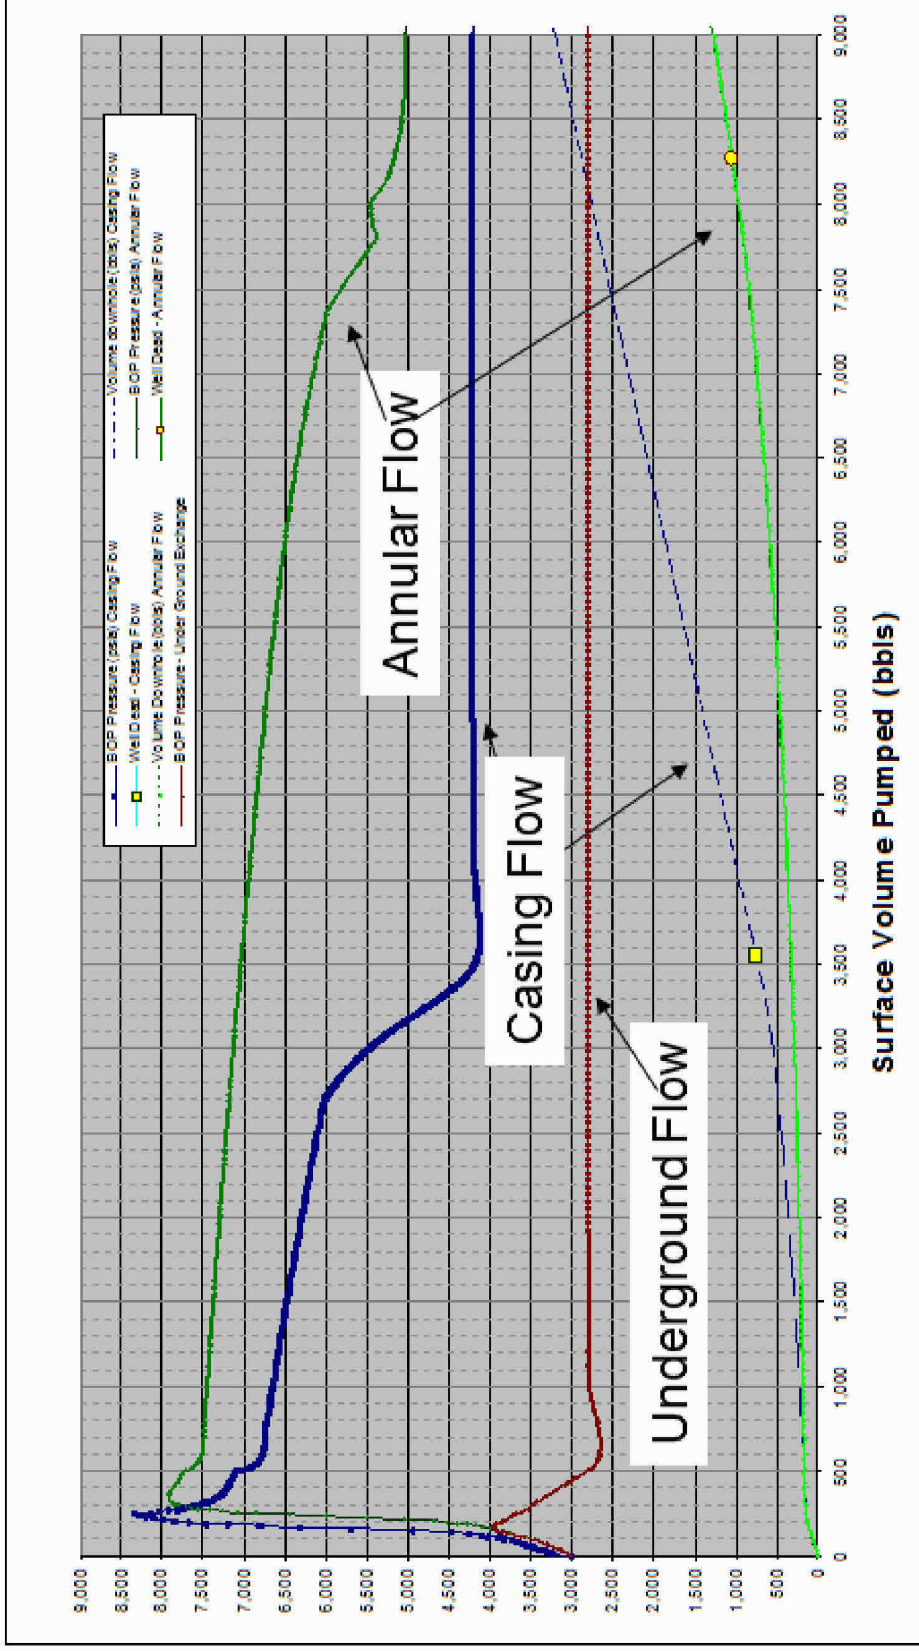

Wellbore Geometry Kill Modeling

Assumption: 10,000 STBO/D, 400 psi differential in BOP's, Deep flow restriction
50 BPM for 5 minutes then 40 BPM until finished pumping,
16.4 ppg mud for 500 bbls then 14.2 ppg mud until finished