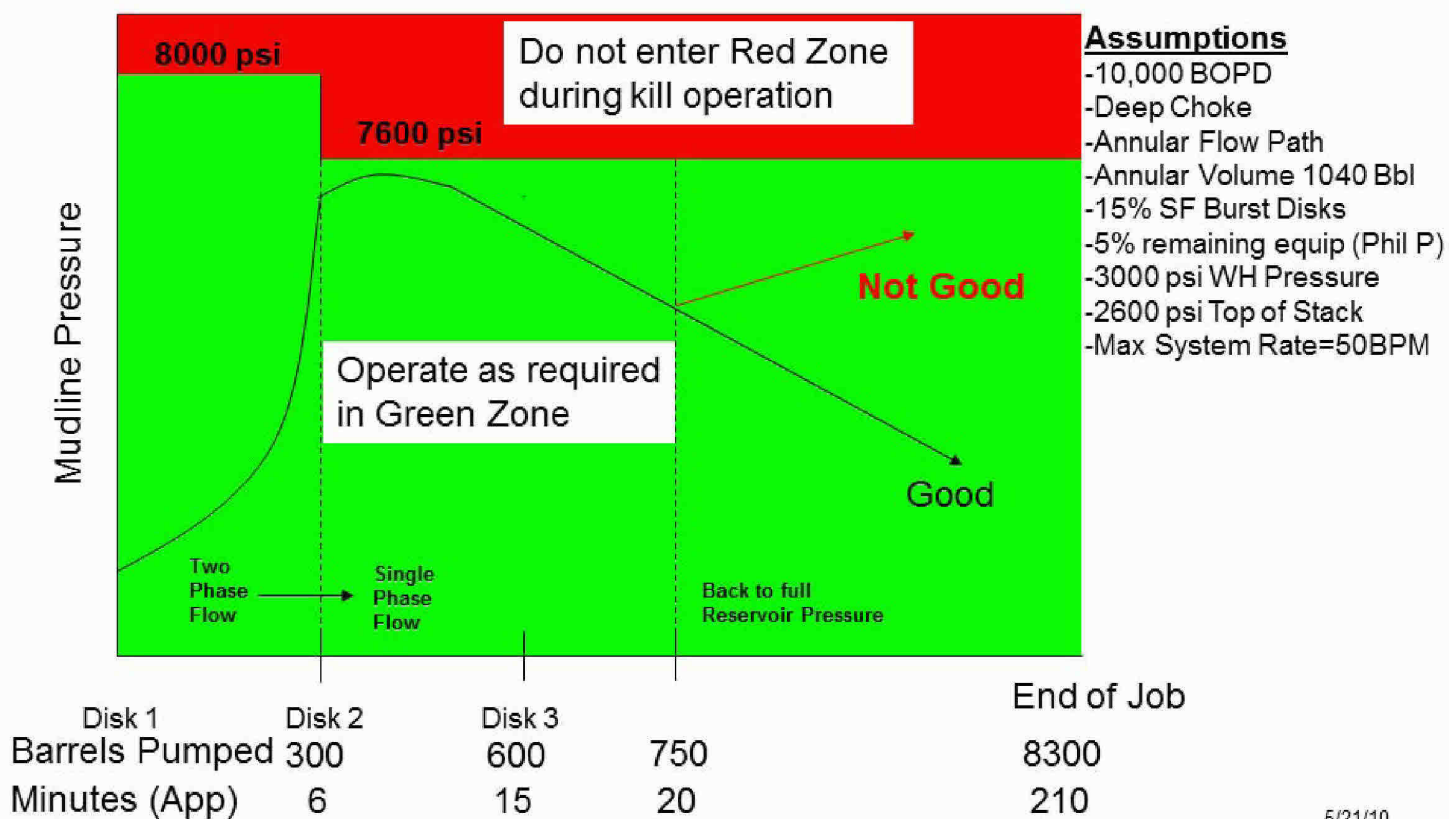

# Top Kill Pump Schedule Boundaries

5/21/10