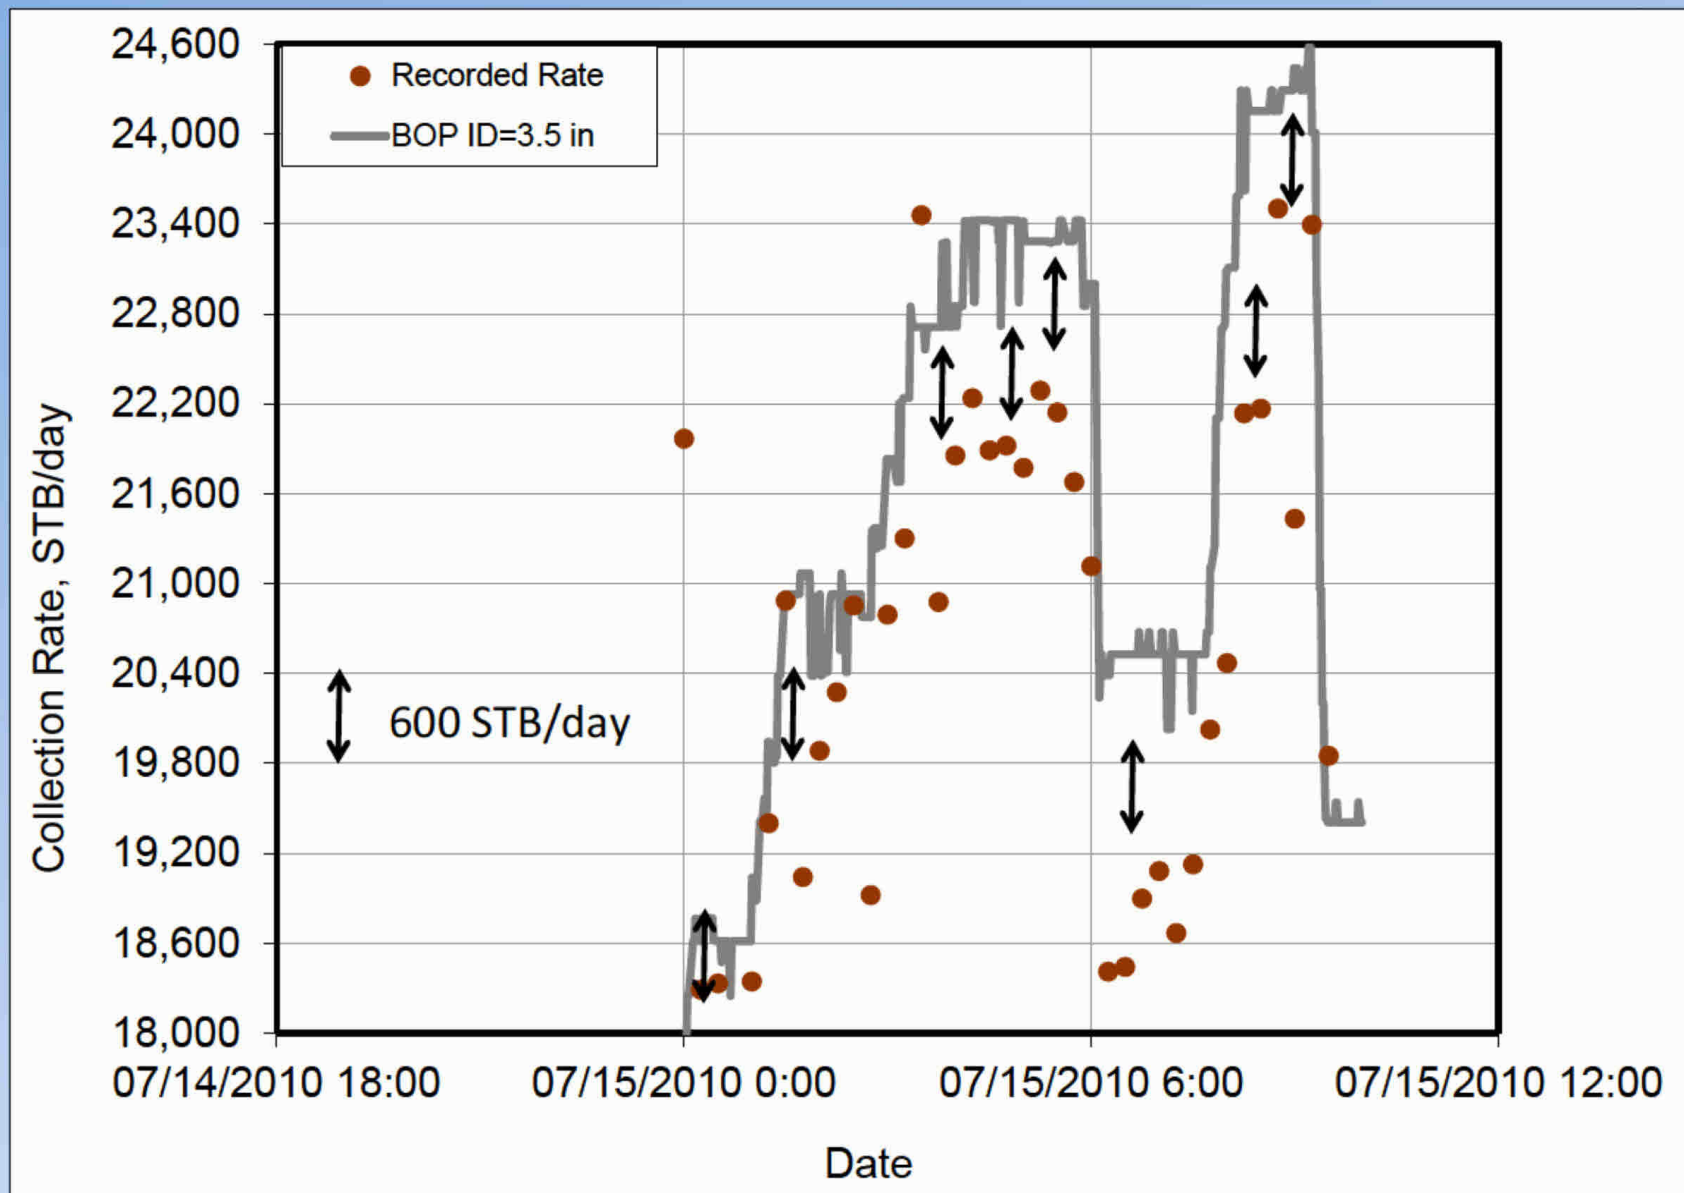

Checking Against Collection Rates

Mismatch: Generally worse than ± 600 STB/day \rightarrow Not Good