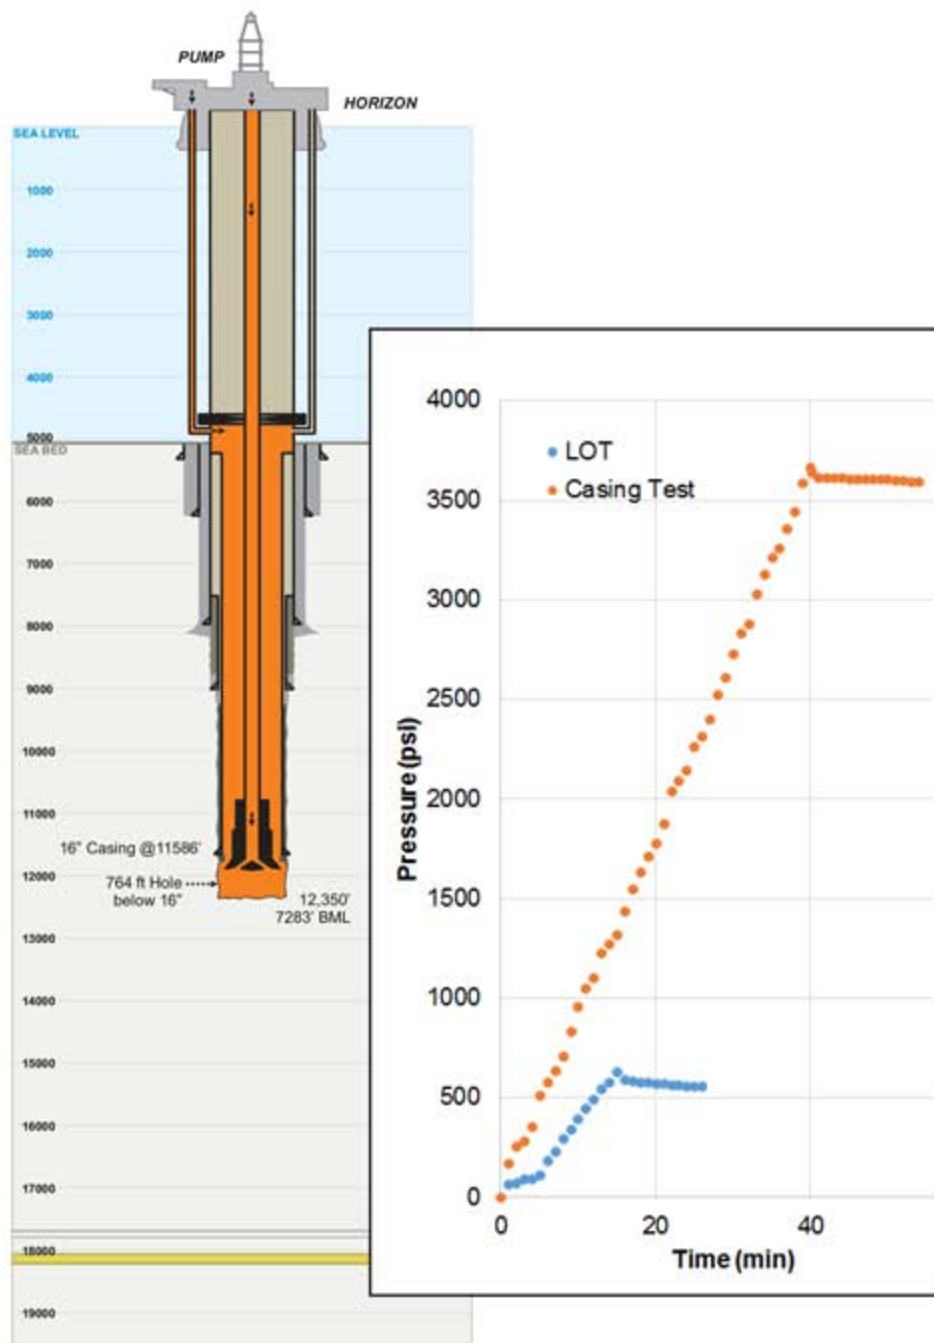

16" CASING PRESSURE INTEGRITY TESTS

9-7/8" CASING PRESSURE INTEGRITY TESTS