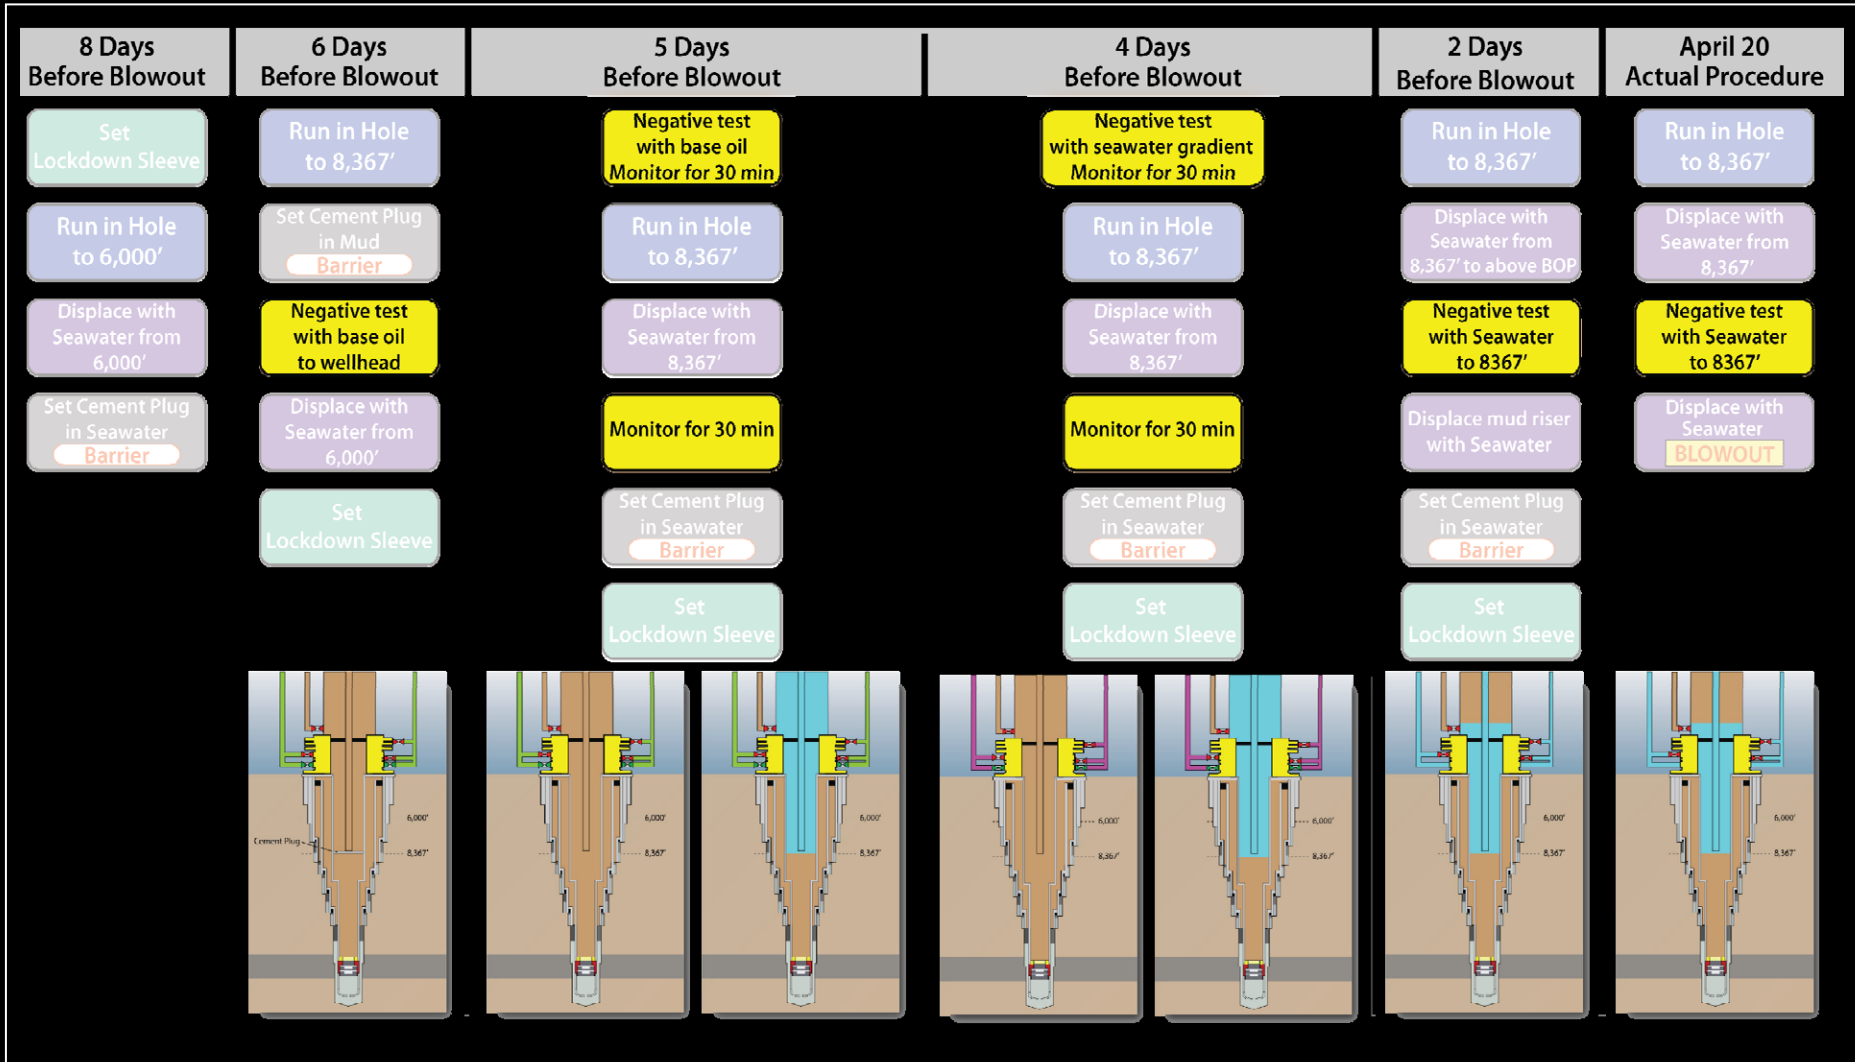

Negative Pressure Test Flip-Flops

[Source: TREN 41230 (4/12/10), TREN 537 (4/14/10), TREN 1810 (4/15/10), TREN 50089 (4/16/10), TREN 1816 (4/18/10), TREN 547 (4/20/10)]