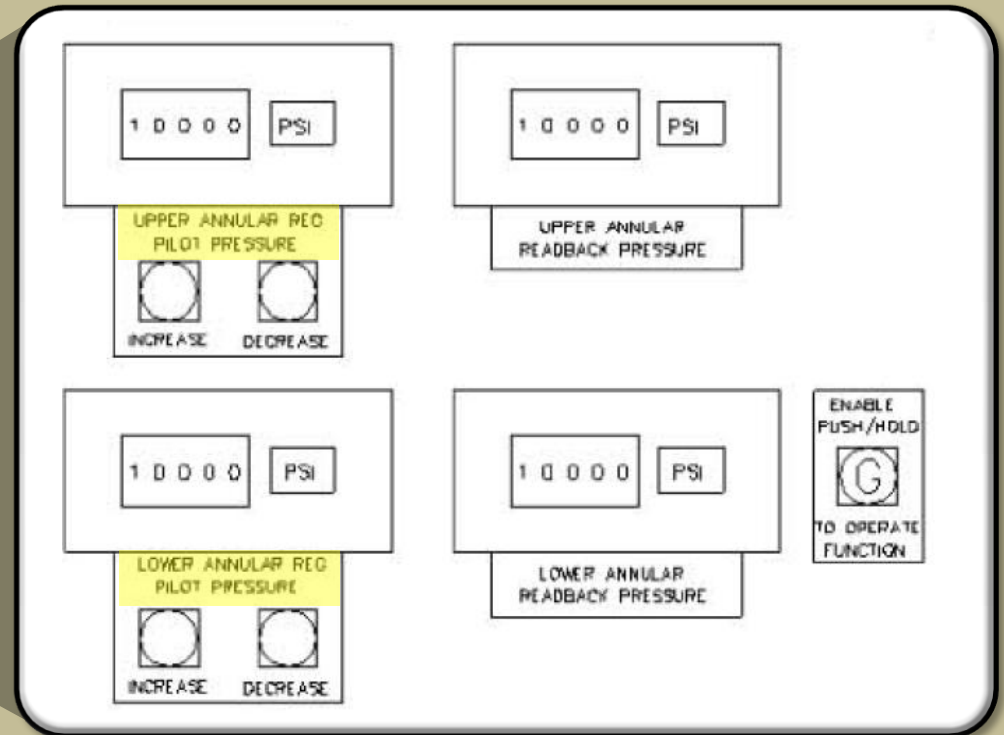

BOP Control Panel – Annular Pressure Regulator

Driller Control Panel TREX 7577