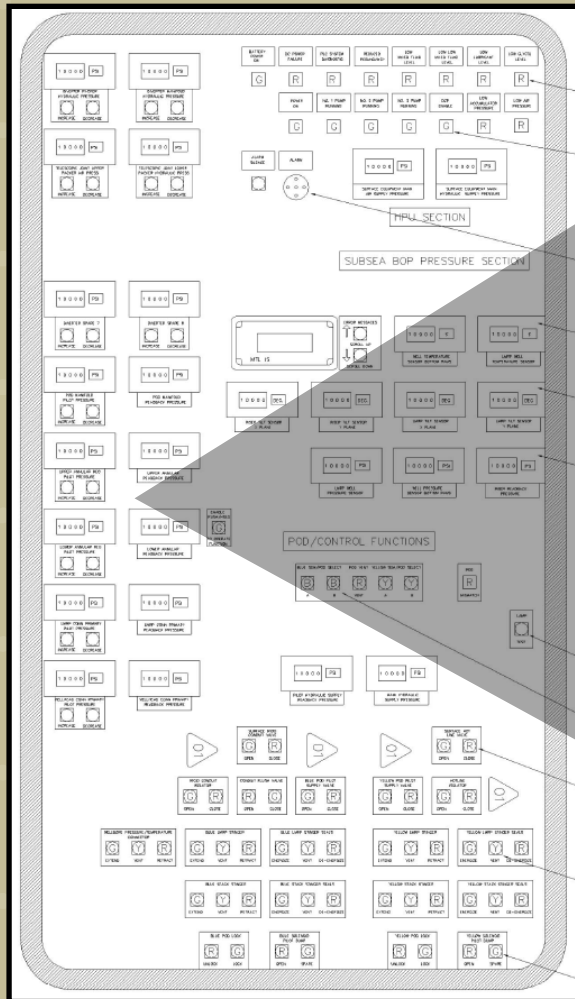

BOP Control Panel – Annular Pressure Regulator

Driller Control Panel TREX 7577