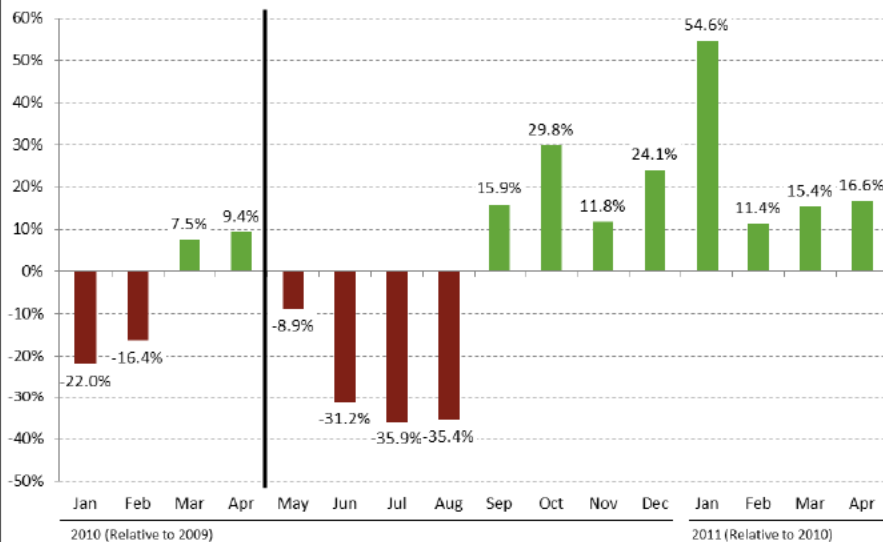

Effect on Gulf Shores/Orange Beach and Florida Panhandle Tourism Short-Lived

**Year-Over-Year Change in Revenue Per Available Room
Gulf Shores, Orange Beach and Fort Morgan, AL**

Source: Gulf Shores and Orange Beach Convention and Visitors Bureau.