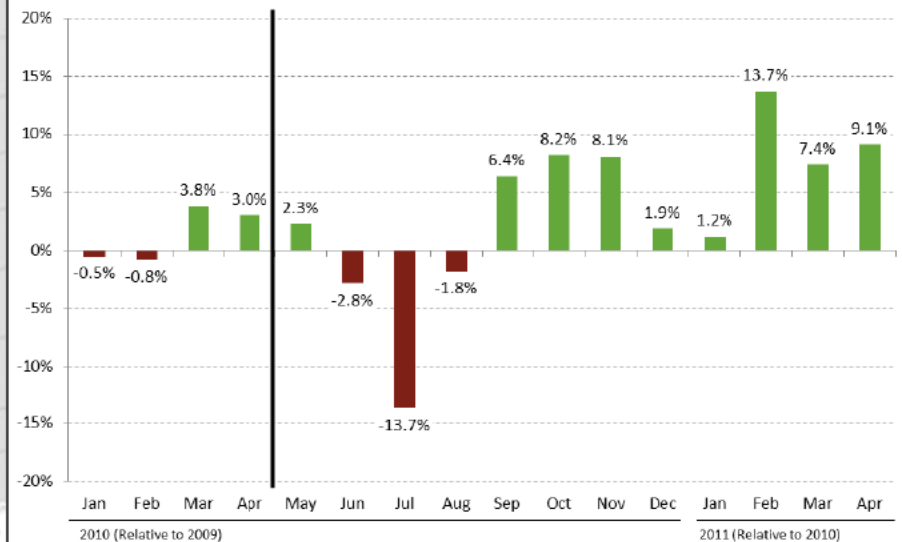

**Year-Over-Year Change in Revenue Per Available Room Florida
Panhandle**

Source: Smith Travel Research.

Notes: Florida Panhandle includes Bay, Escambia, Okaloosa, Santa Rosa and Walton counties.