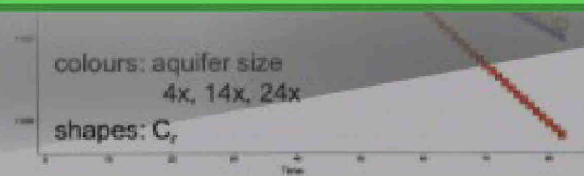

Depletion

MUSE US Depletion

— Recommend: new “most likely”: 3.8x aquifer, 12  $\mu$ sips, 35 mbd

Reservoir: 9,360 - 11,360 - 11,990

— Recommend: new “most likely”: 3.8x aquifer, 12  $\mu$ sips, 35 mbd

colours: aquifer size  
4x, 14x, 24x  
shapes: C<sub>r</sub>

note: values reflect additional 15 days of depletion