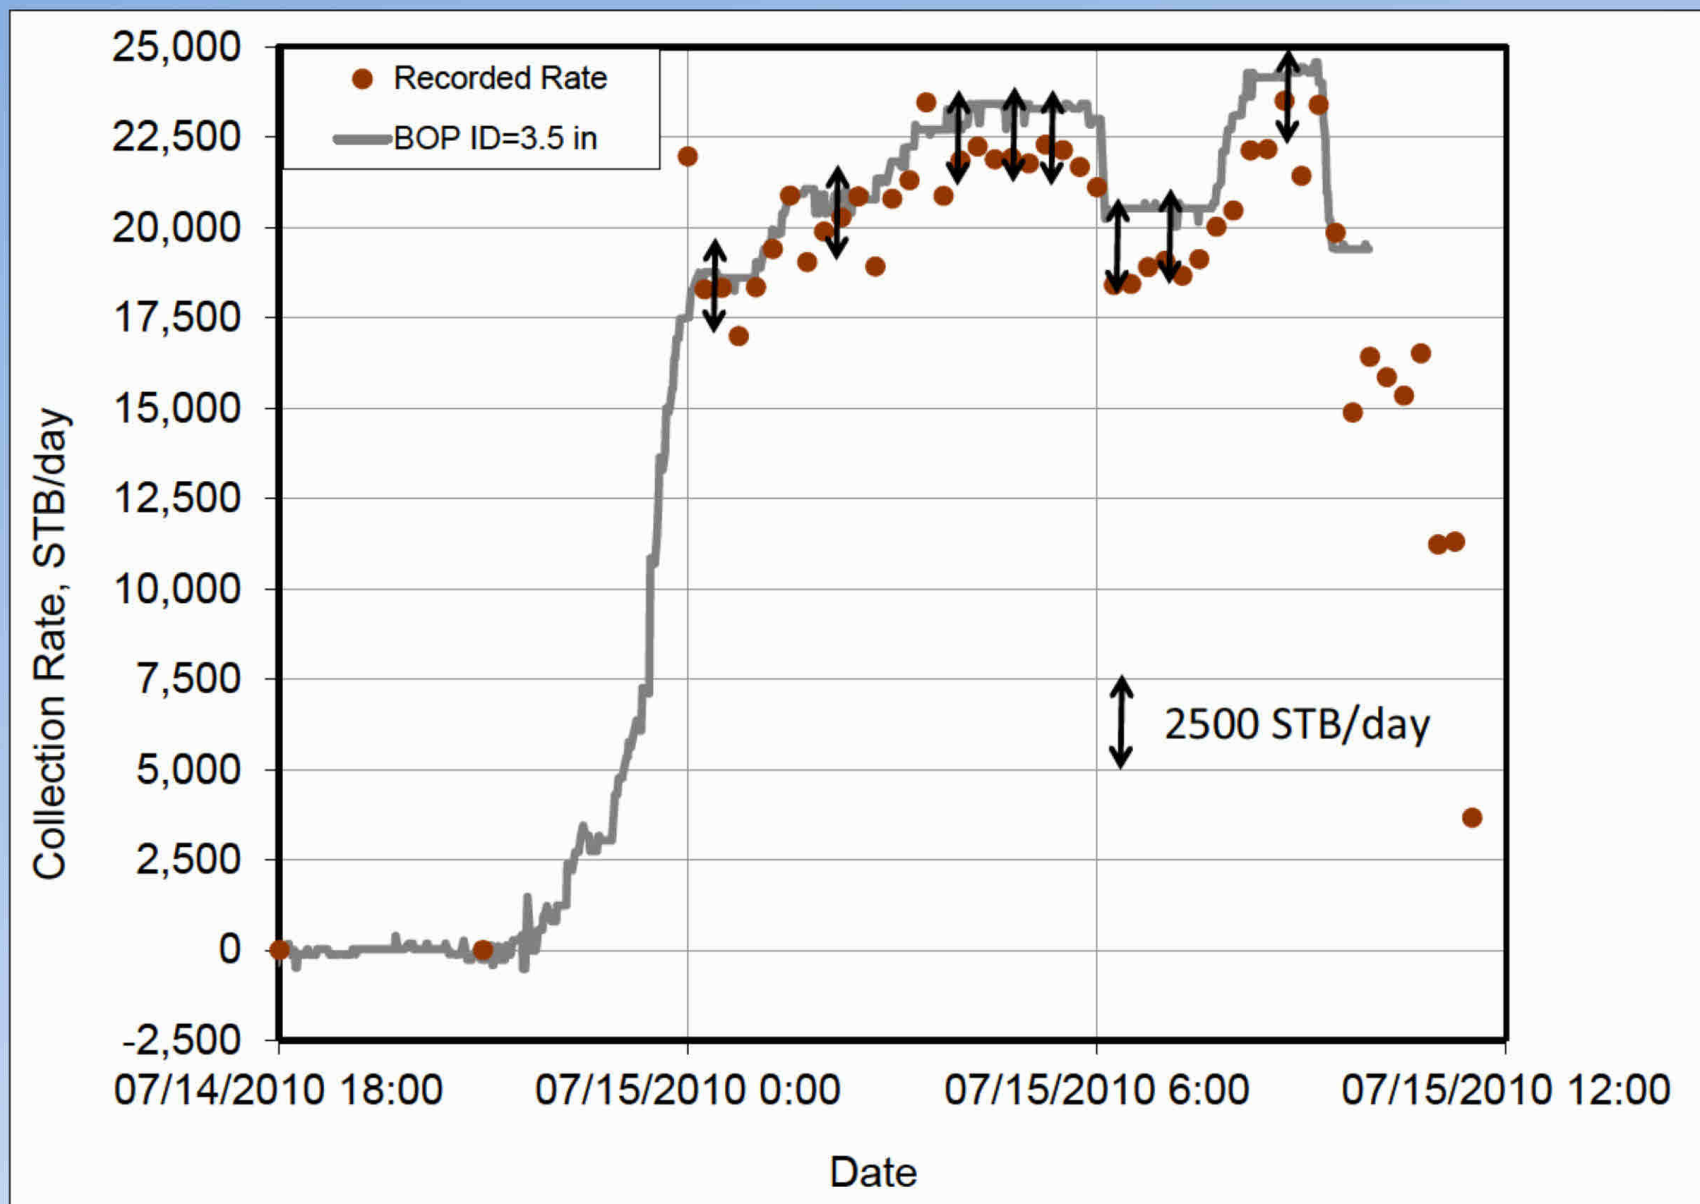

Checking Against Collection Rates

Mismatch: Generally within ± 2500 STB/day \rightarrow Mediocre