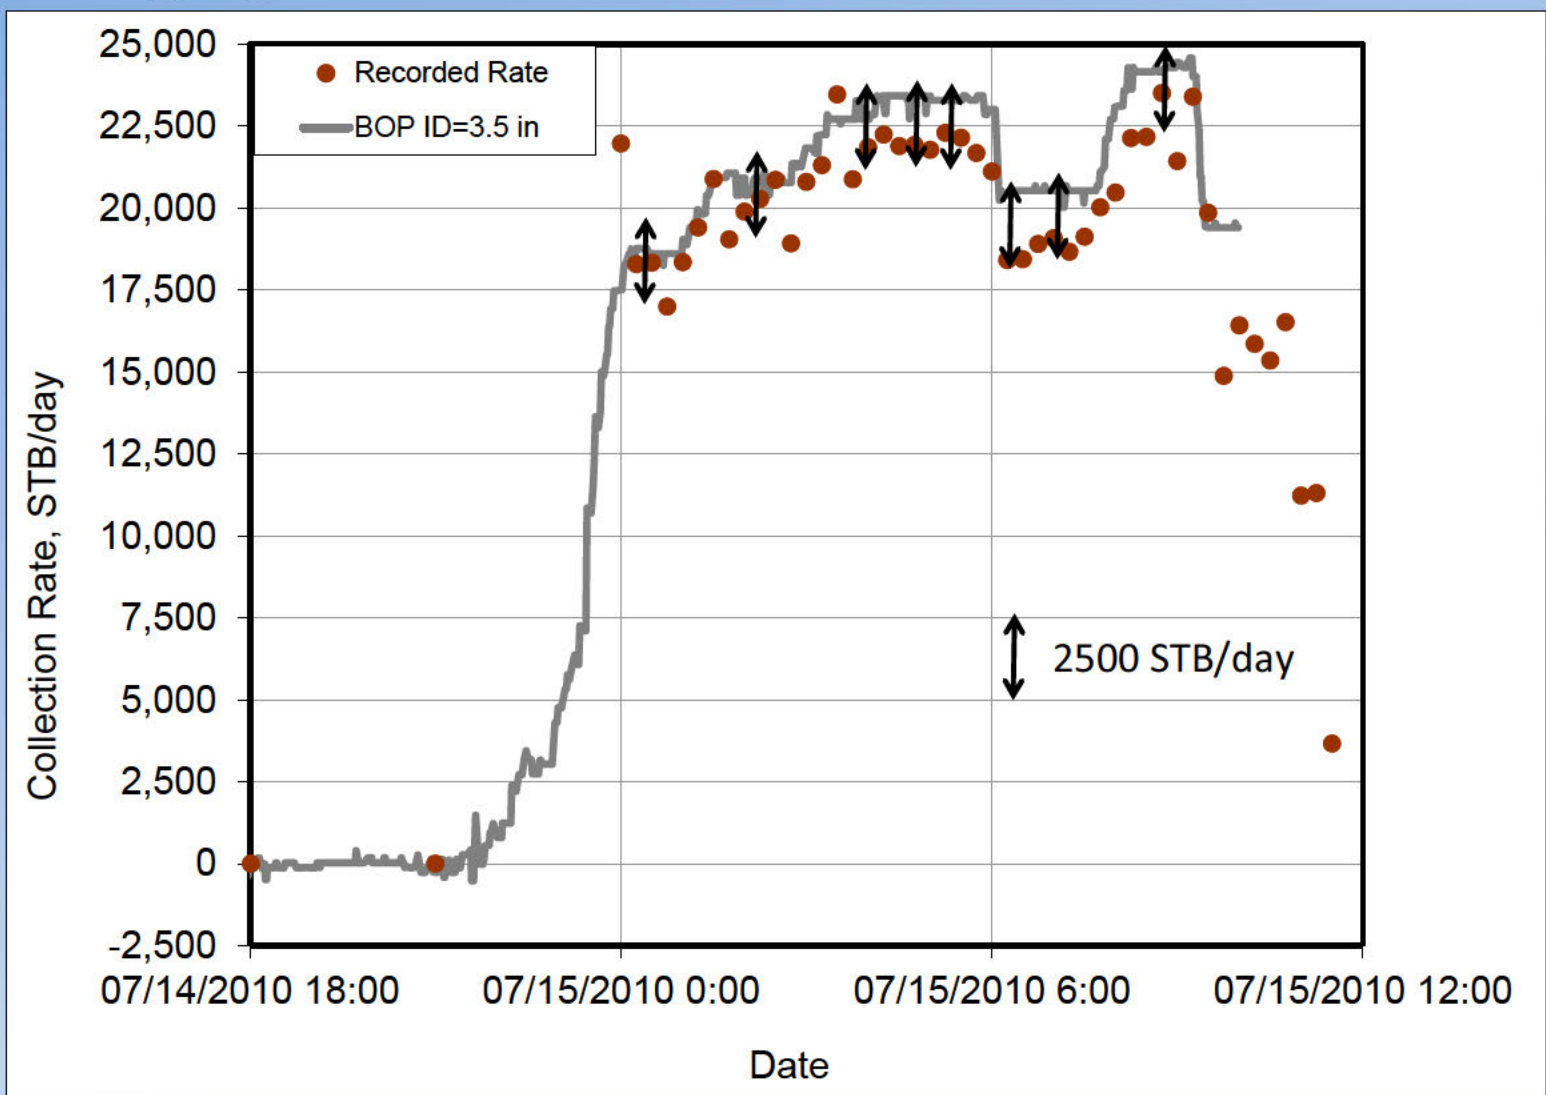

Checking Against Collection Rates

Mismatch: Generally within ± 2500 STB/day \rightarrow Mediocre