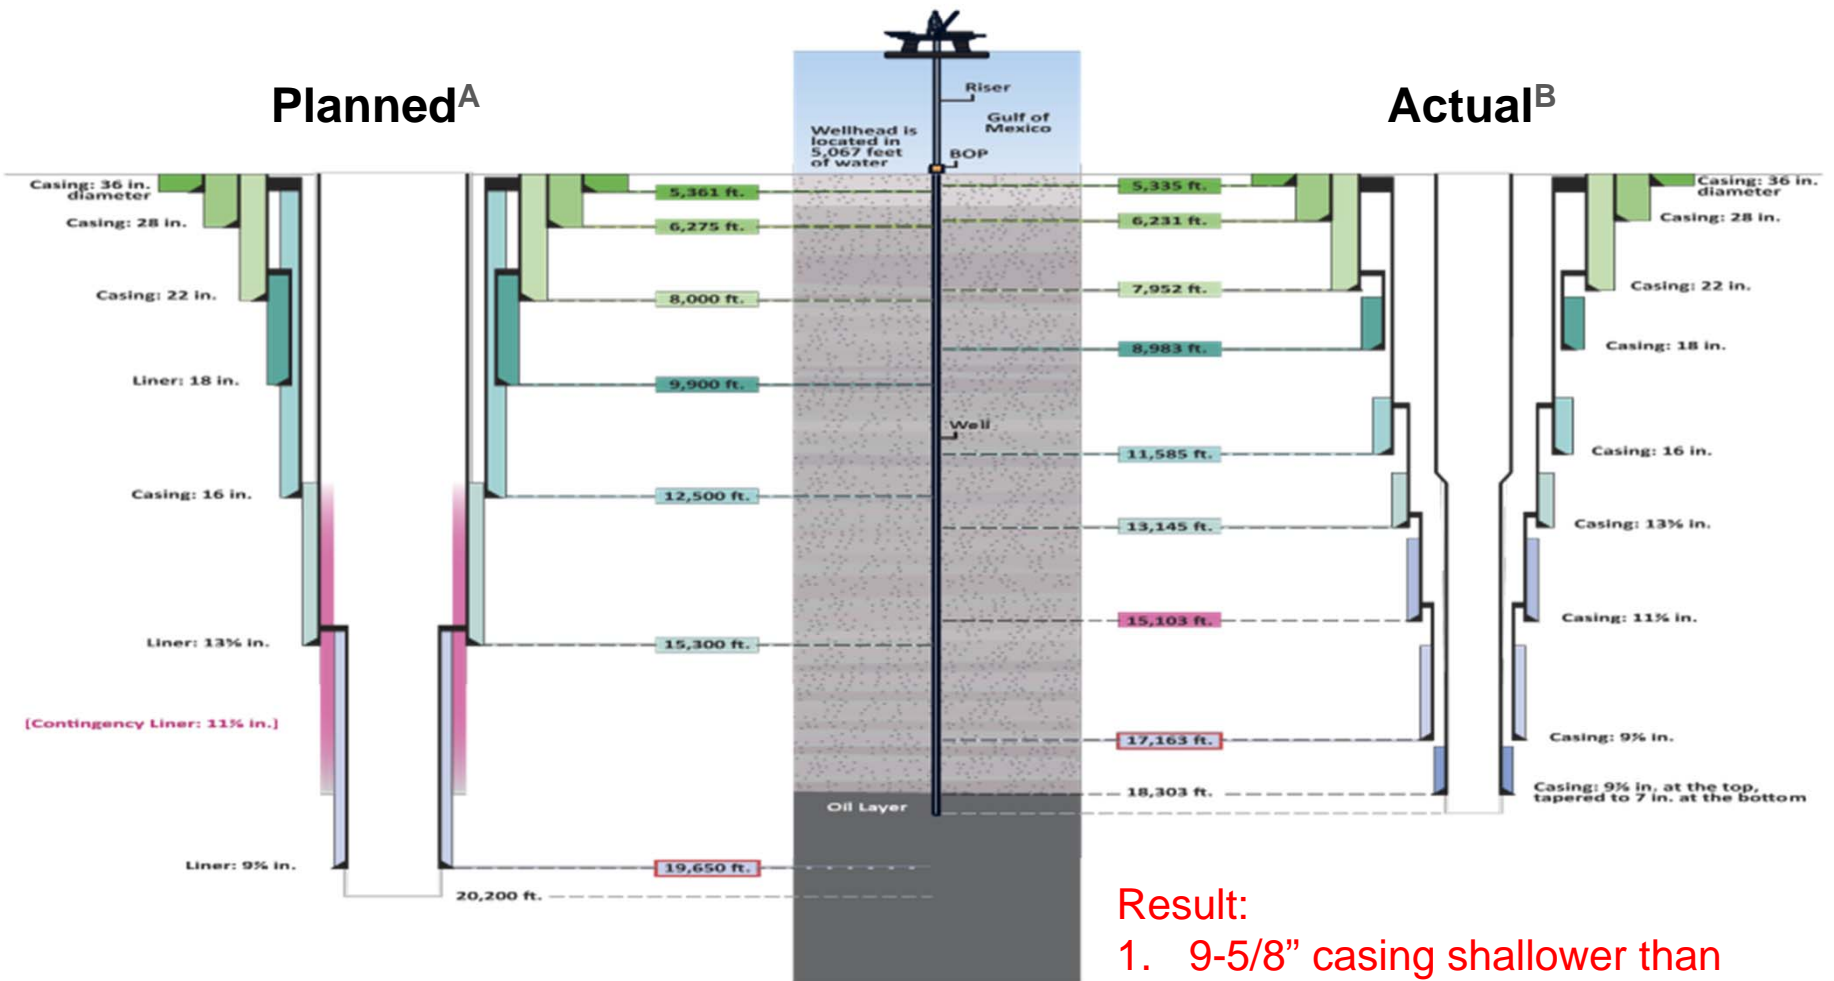

Macondo Casing Strings Set Short

- Result:**
1. 9-5/8" casing shallower than planned
 2. Hole smaller than planned

A: TREC-20456; TREC-20146
 B: TREC-20467