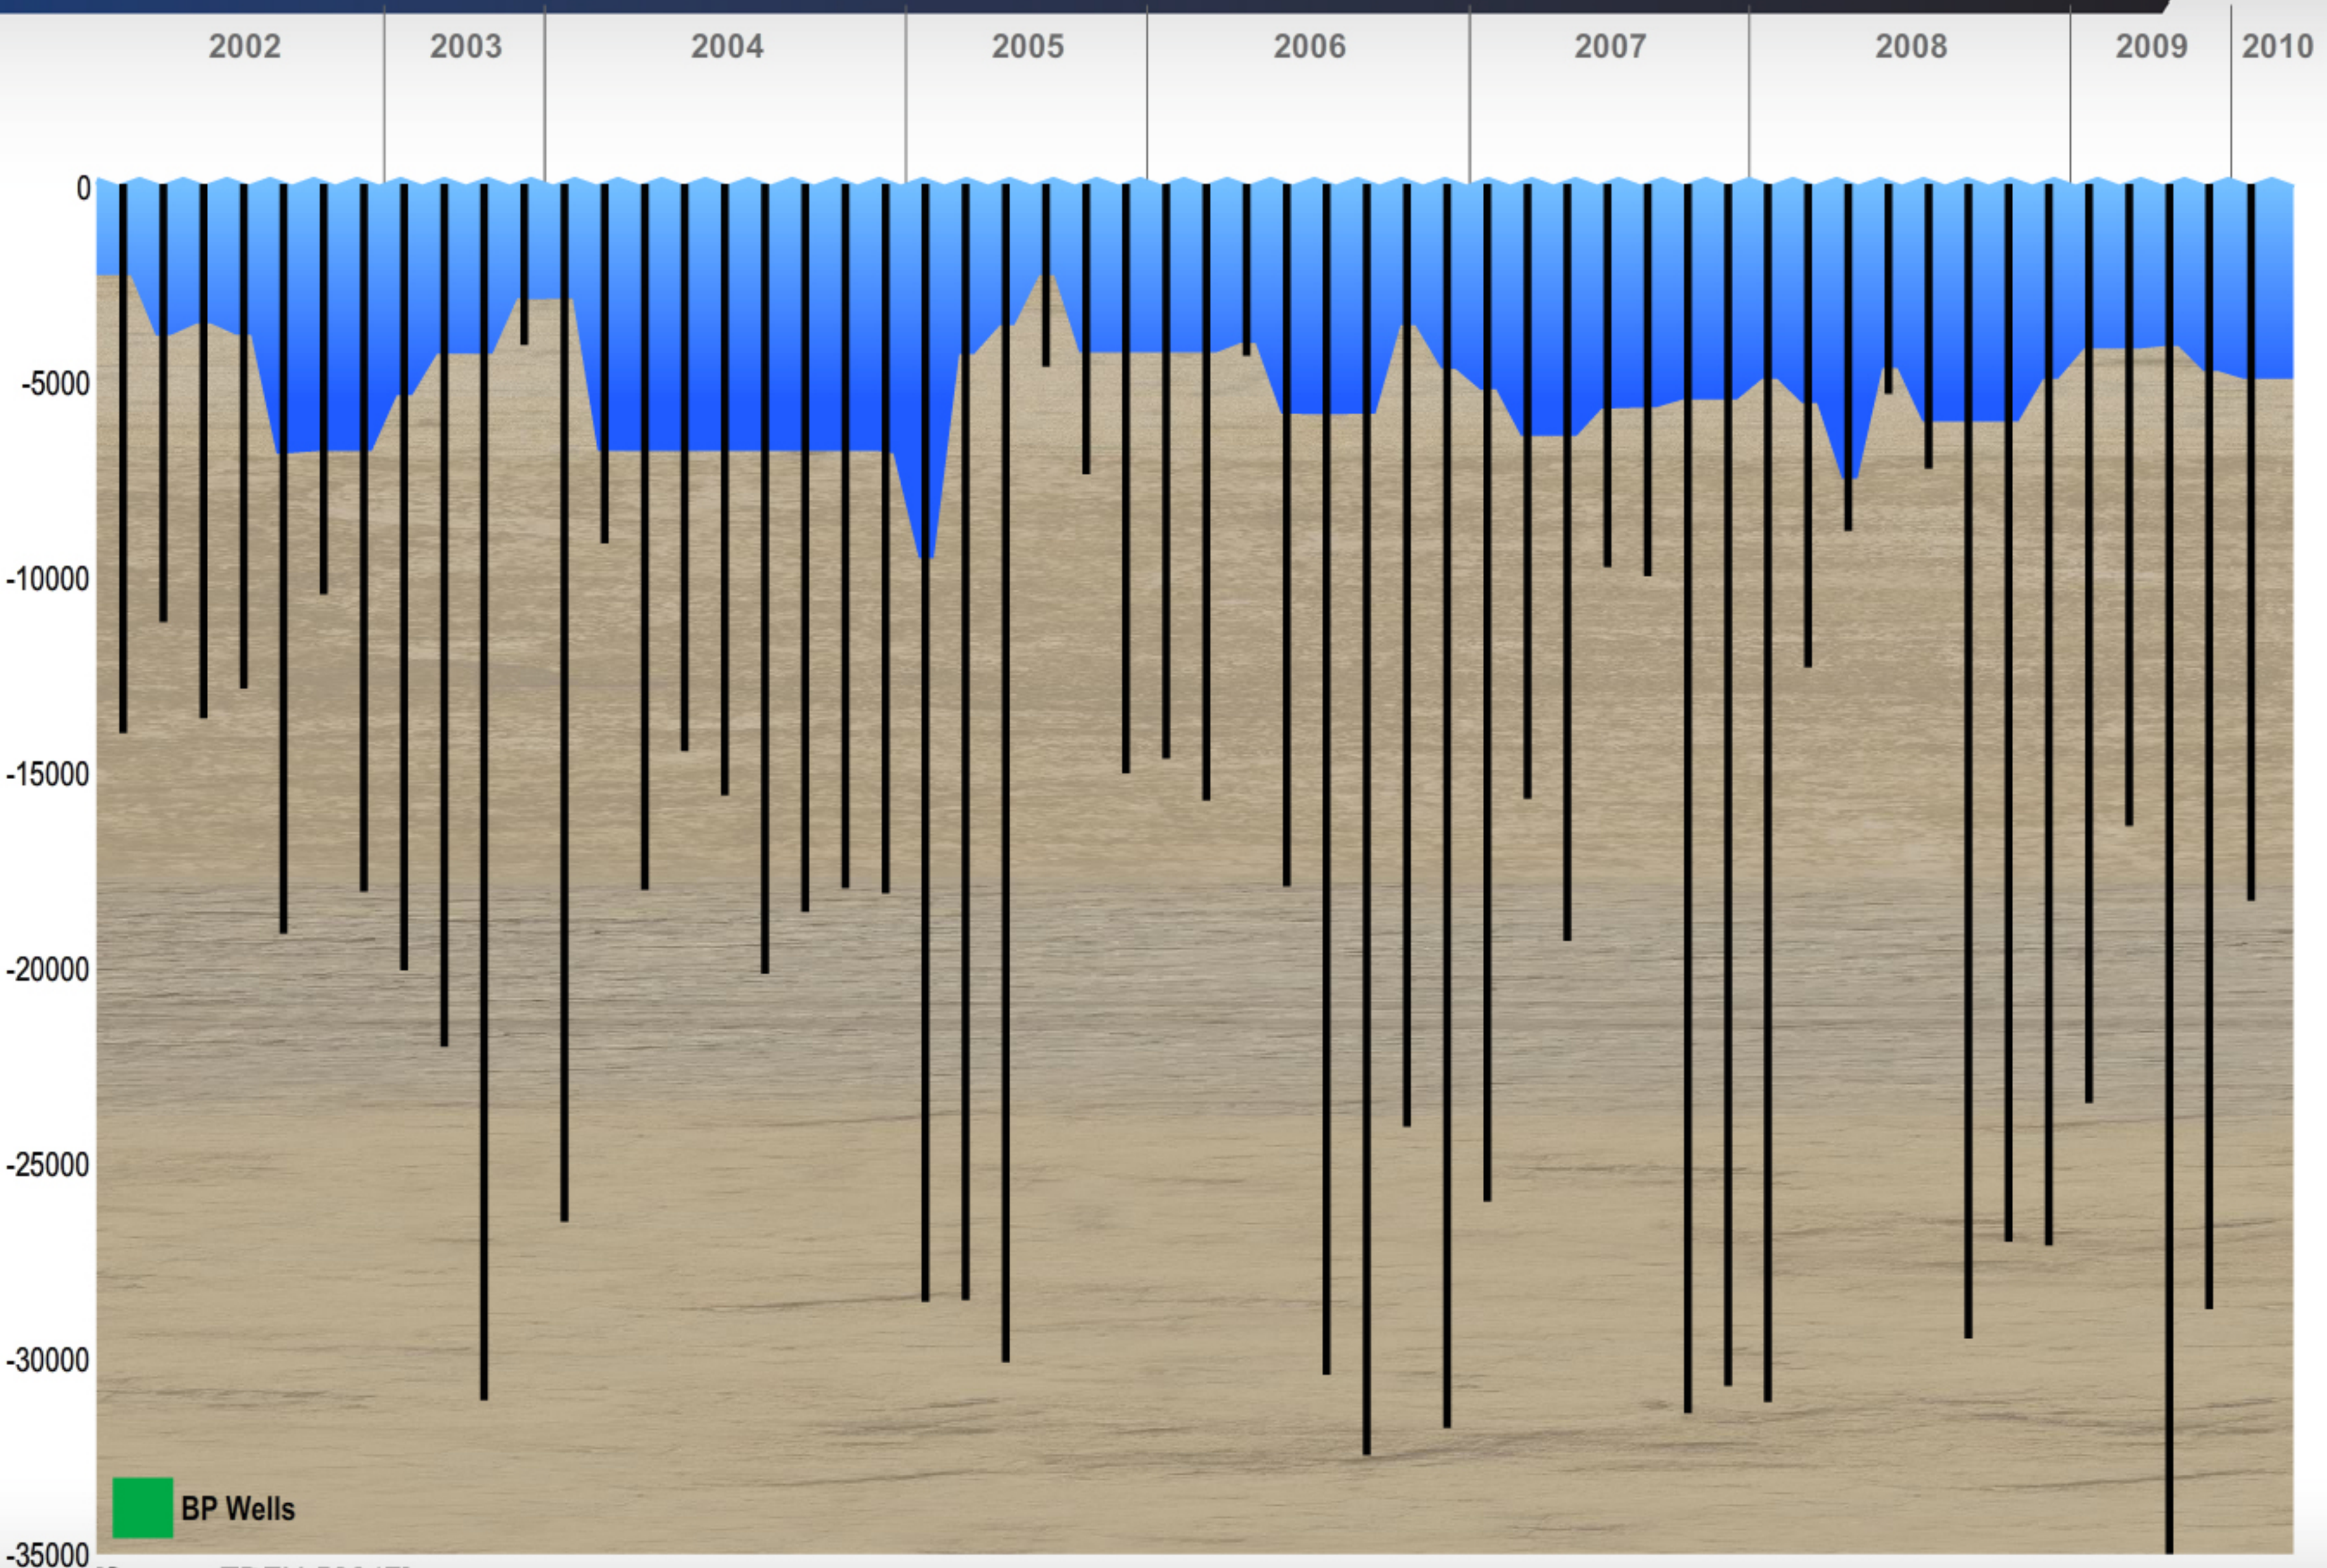

Wells Drilled by the *Deepwater Horizon* and Her Crew

[Source: TREC-52647]
D6569