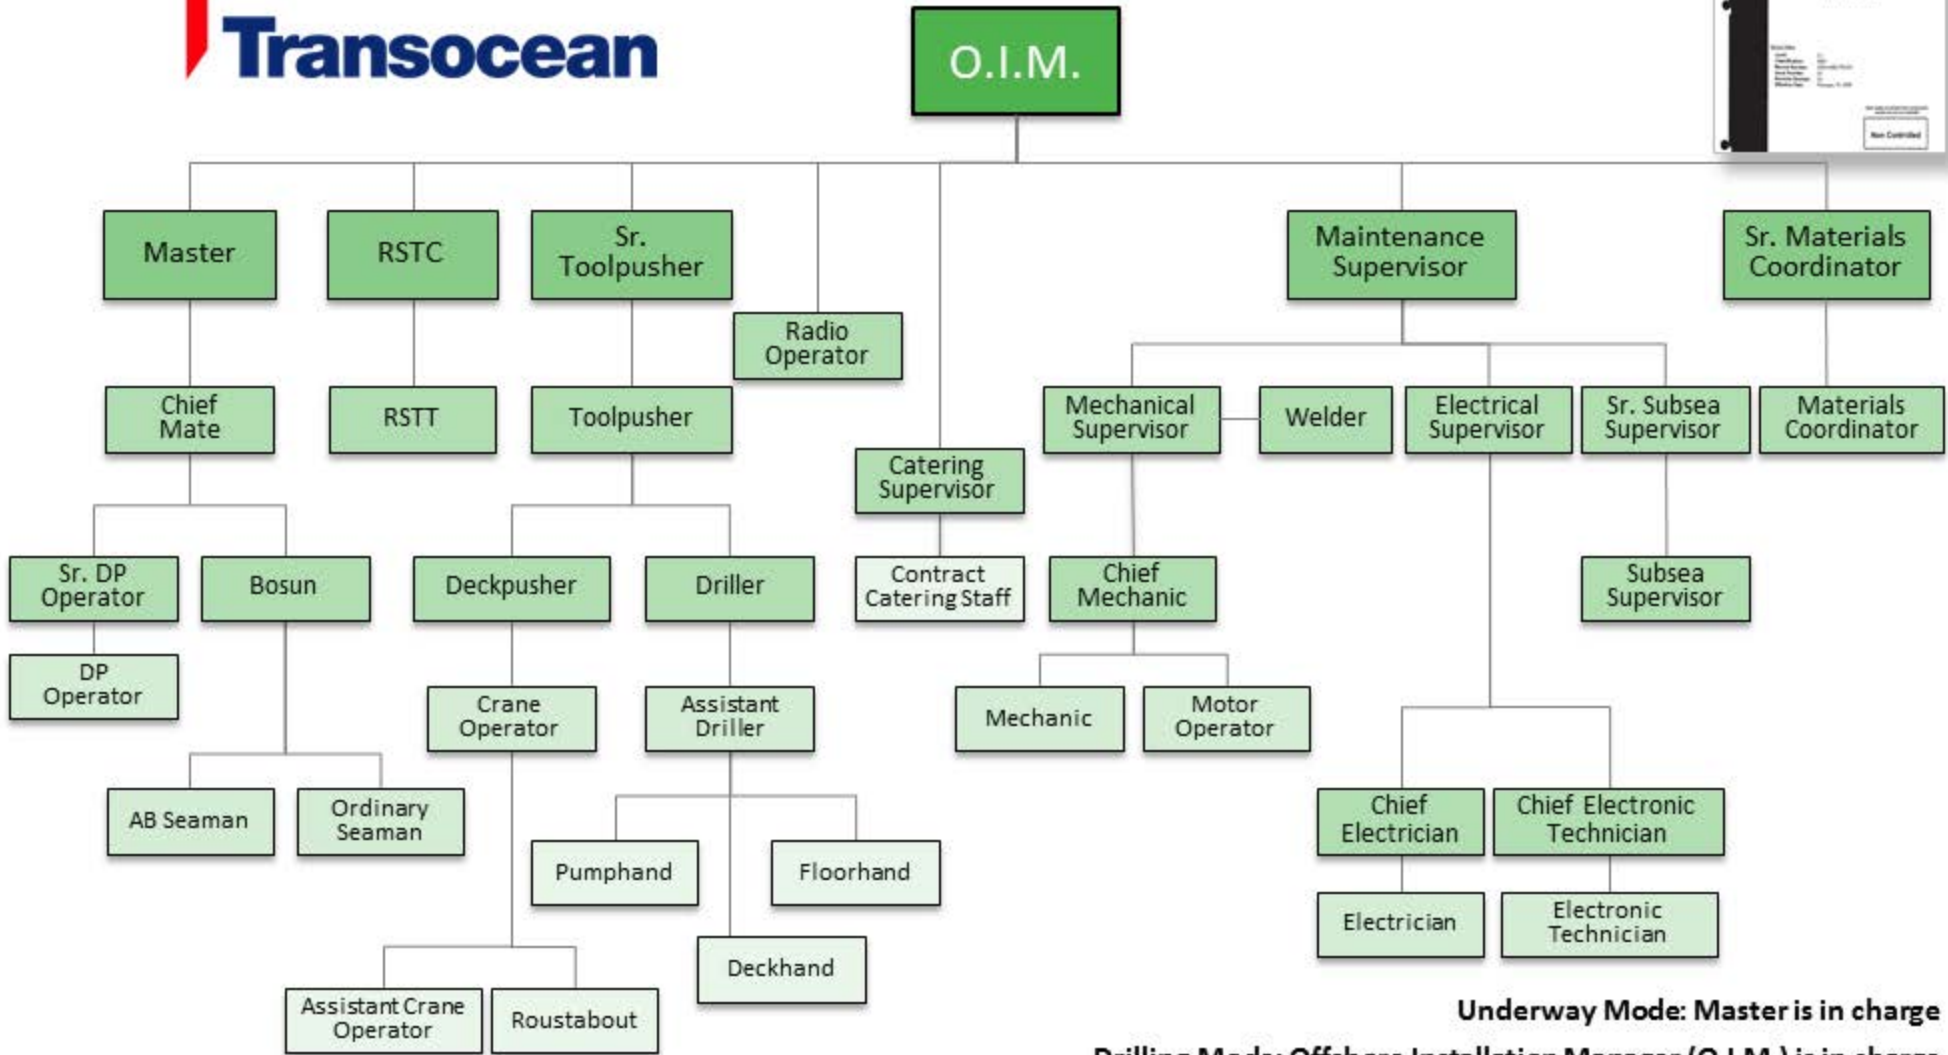

The Transocean *Deepwater Horizon* Team

DWH ORGANIZATION CHART

Underway Mode: Master is in charge

Drilling Mode: Offshore Installation Manager (O.I.M.) is in charge